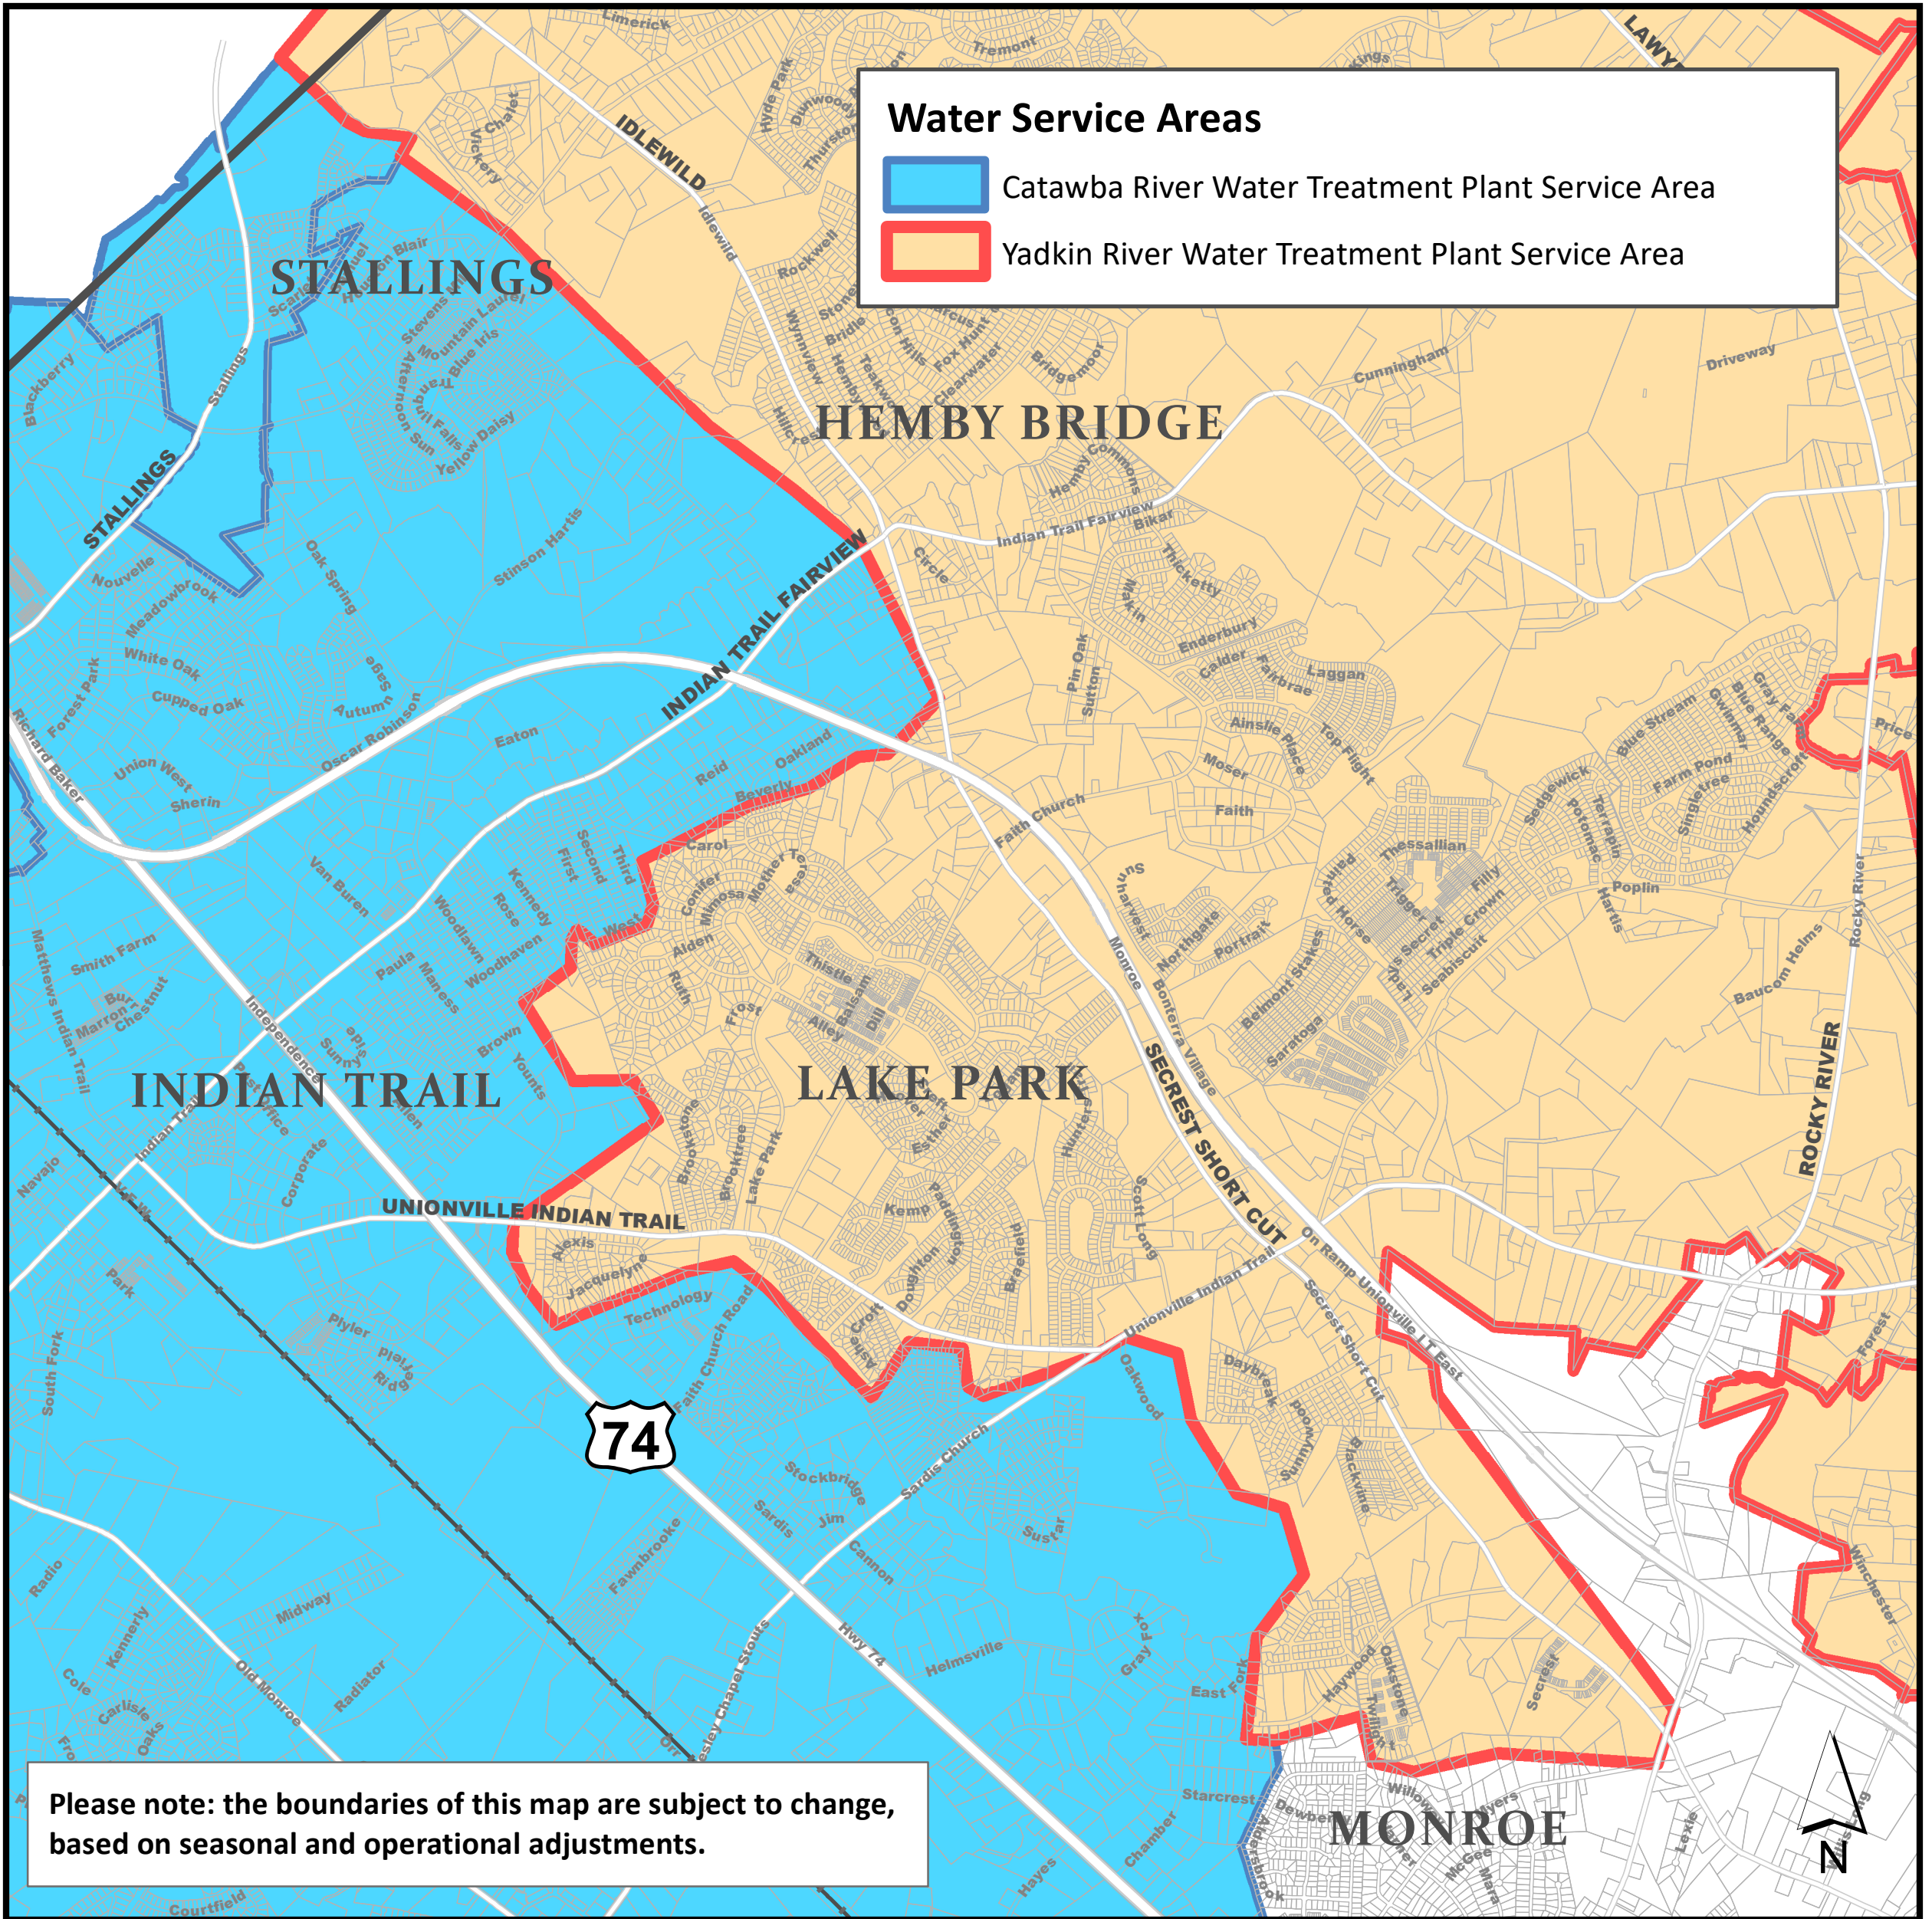

### Water Service Areas

Catawba River Water Treatment Plant Service Area

Yadkin River Water Treatment Plant Service Area

Please note: the boundaries of this map are subject to change, based on seasonal and operational adjustments.