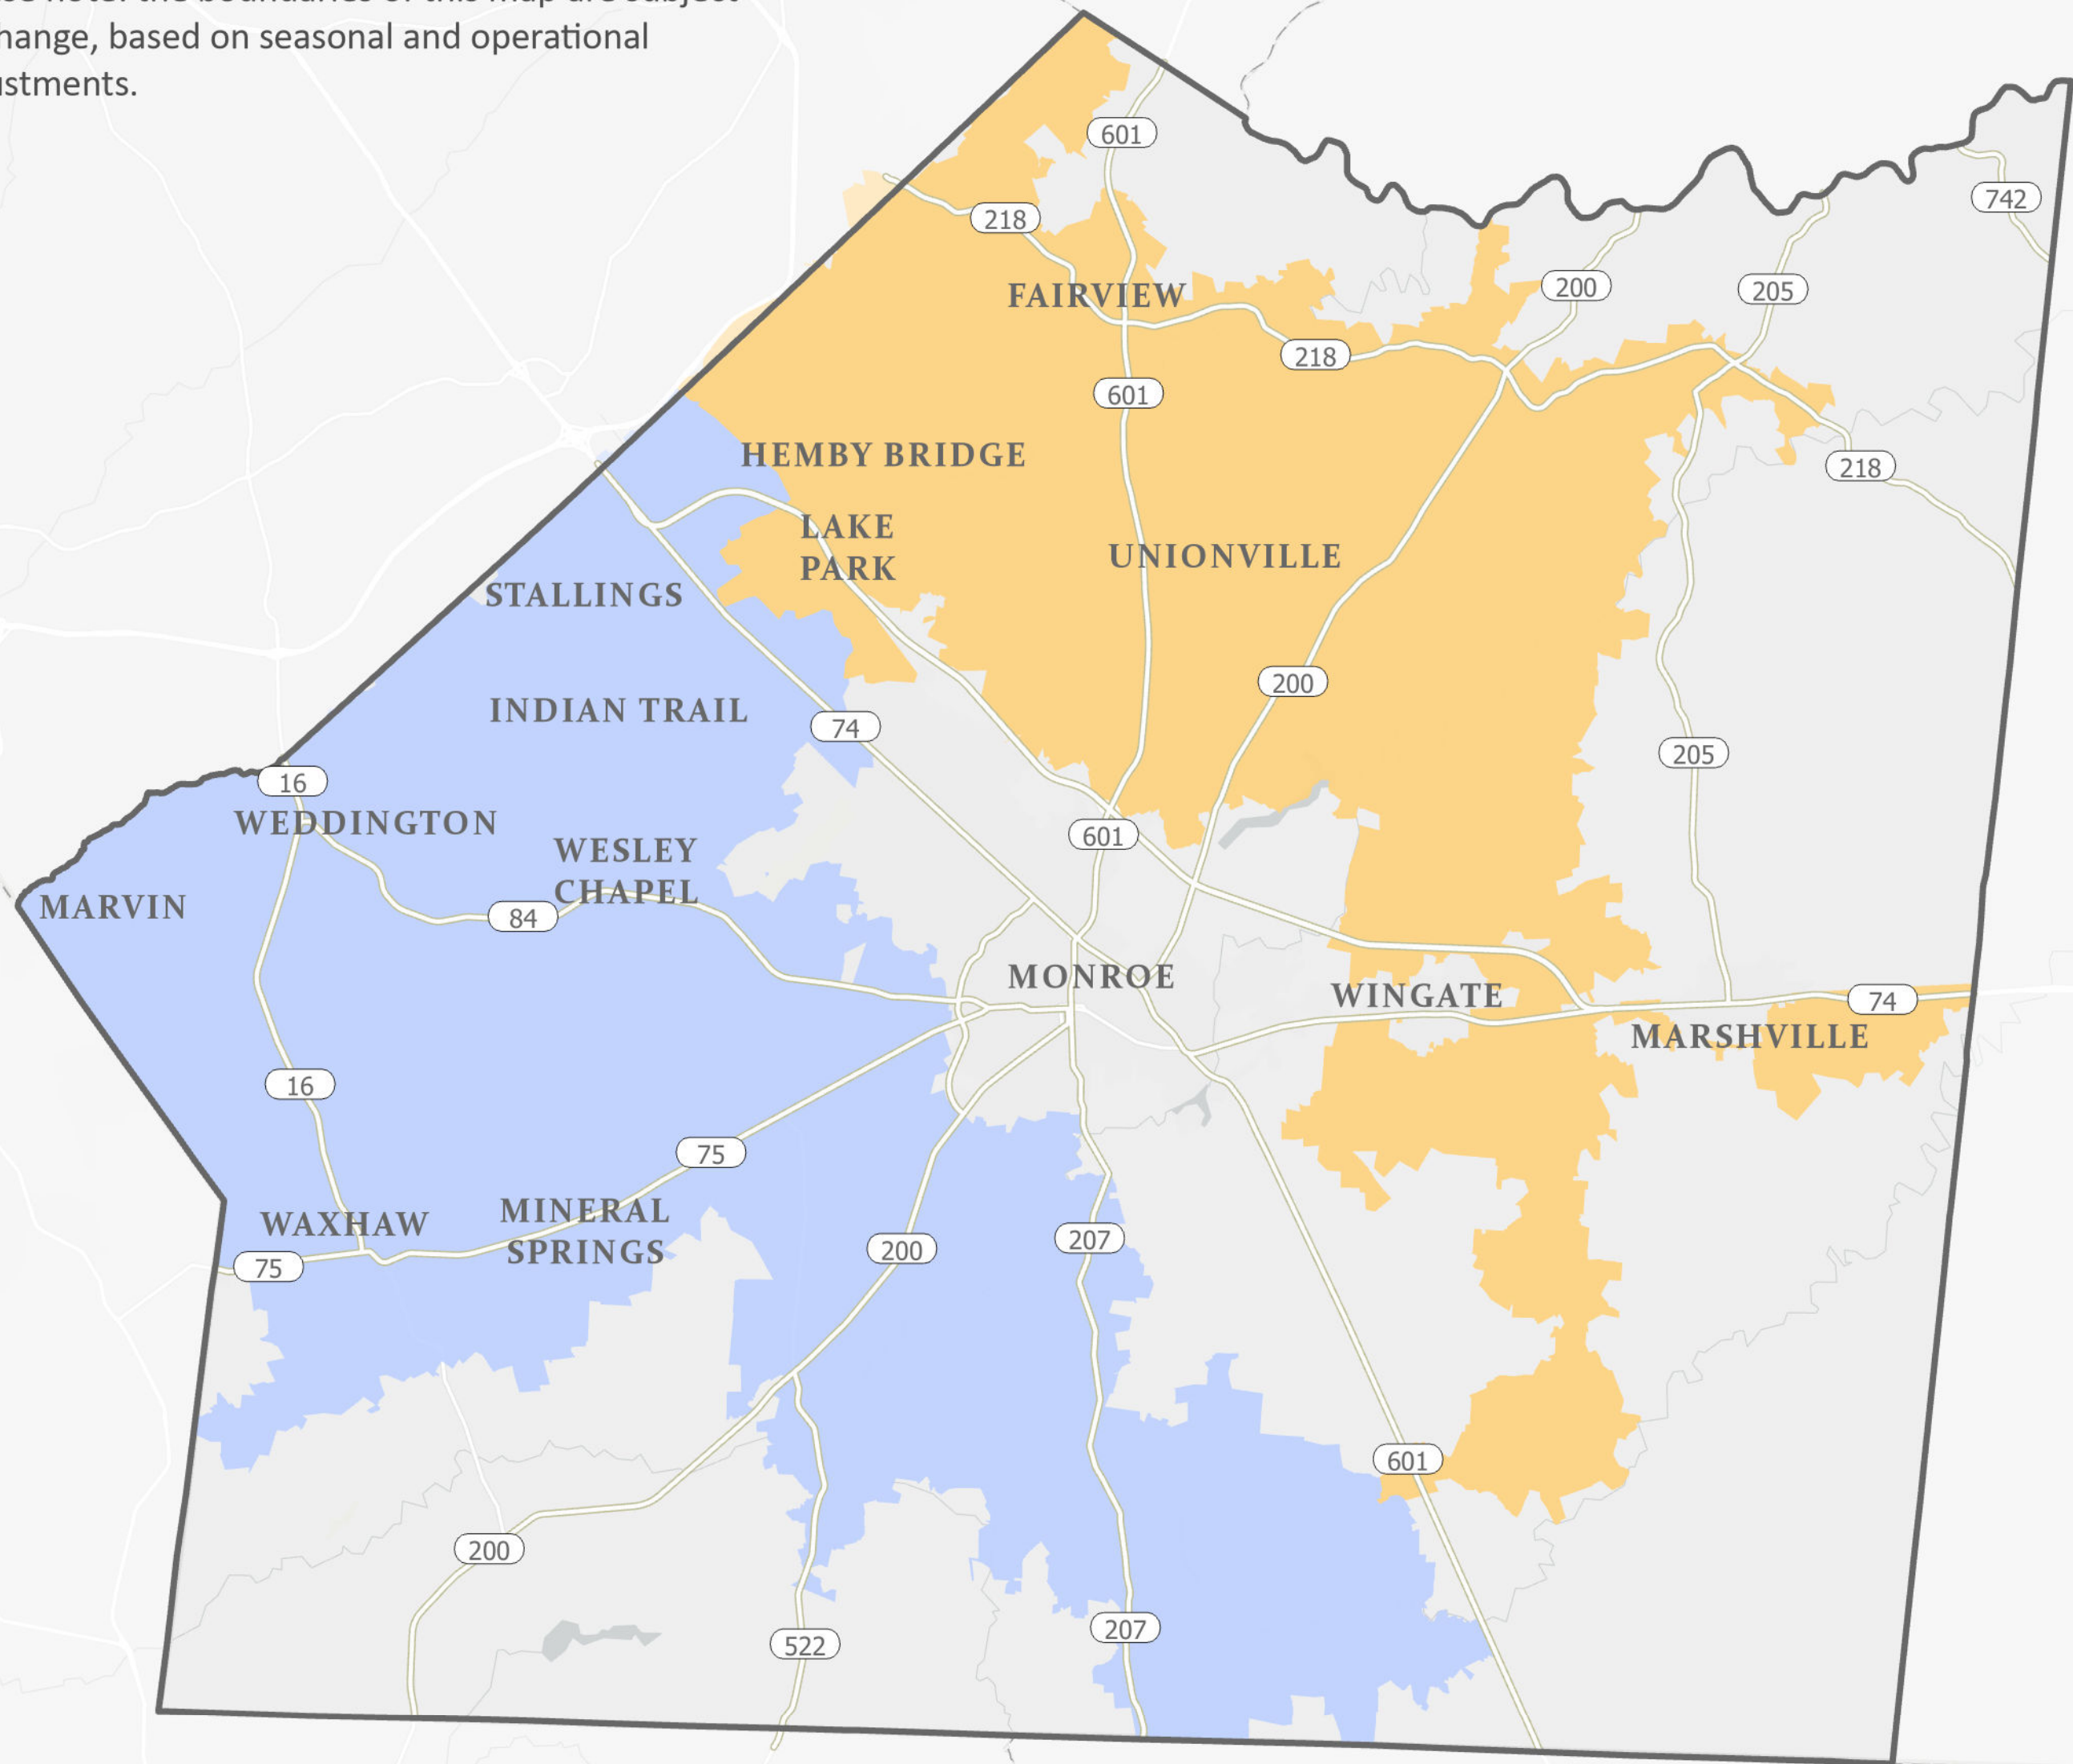

# Union County Water Service Areas

Please note: the boundaries of this map are subject to change, based on seasonal and operational adjustments.

**Water Service Areas**

- Catawba River Water Treatment Plant Service Area
- Yadkin River Water Treatment Plant Service Area