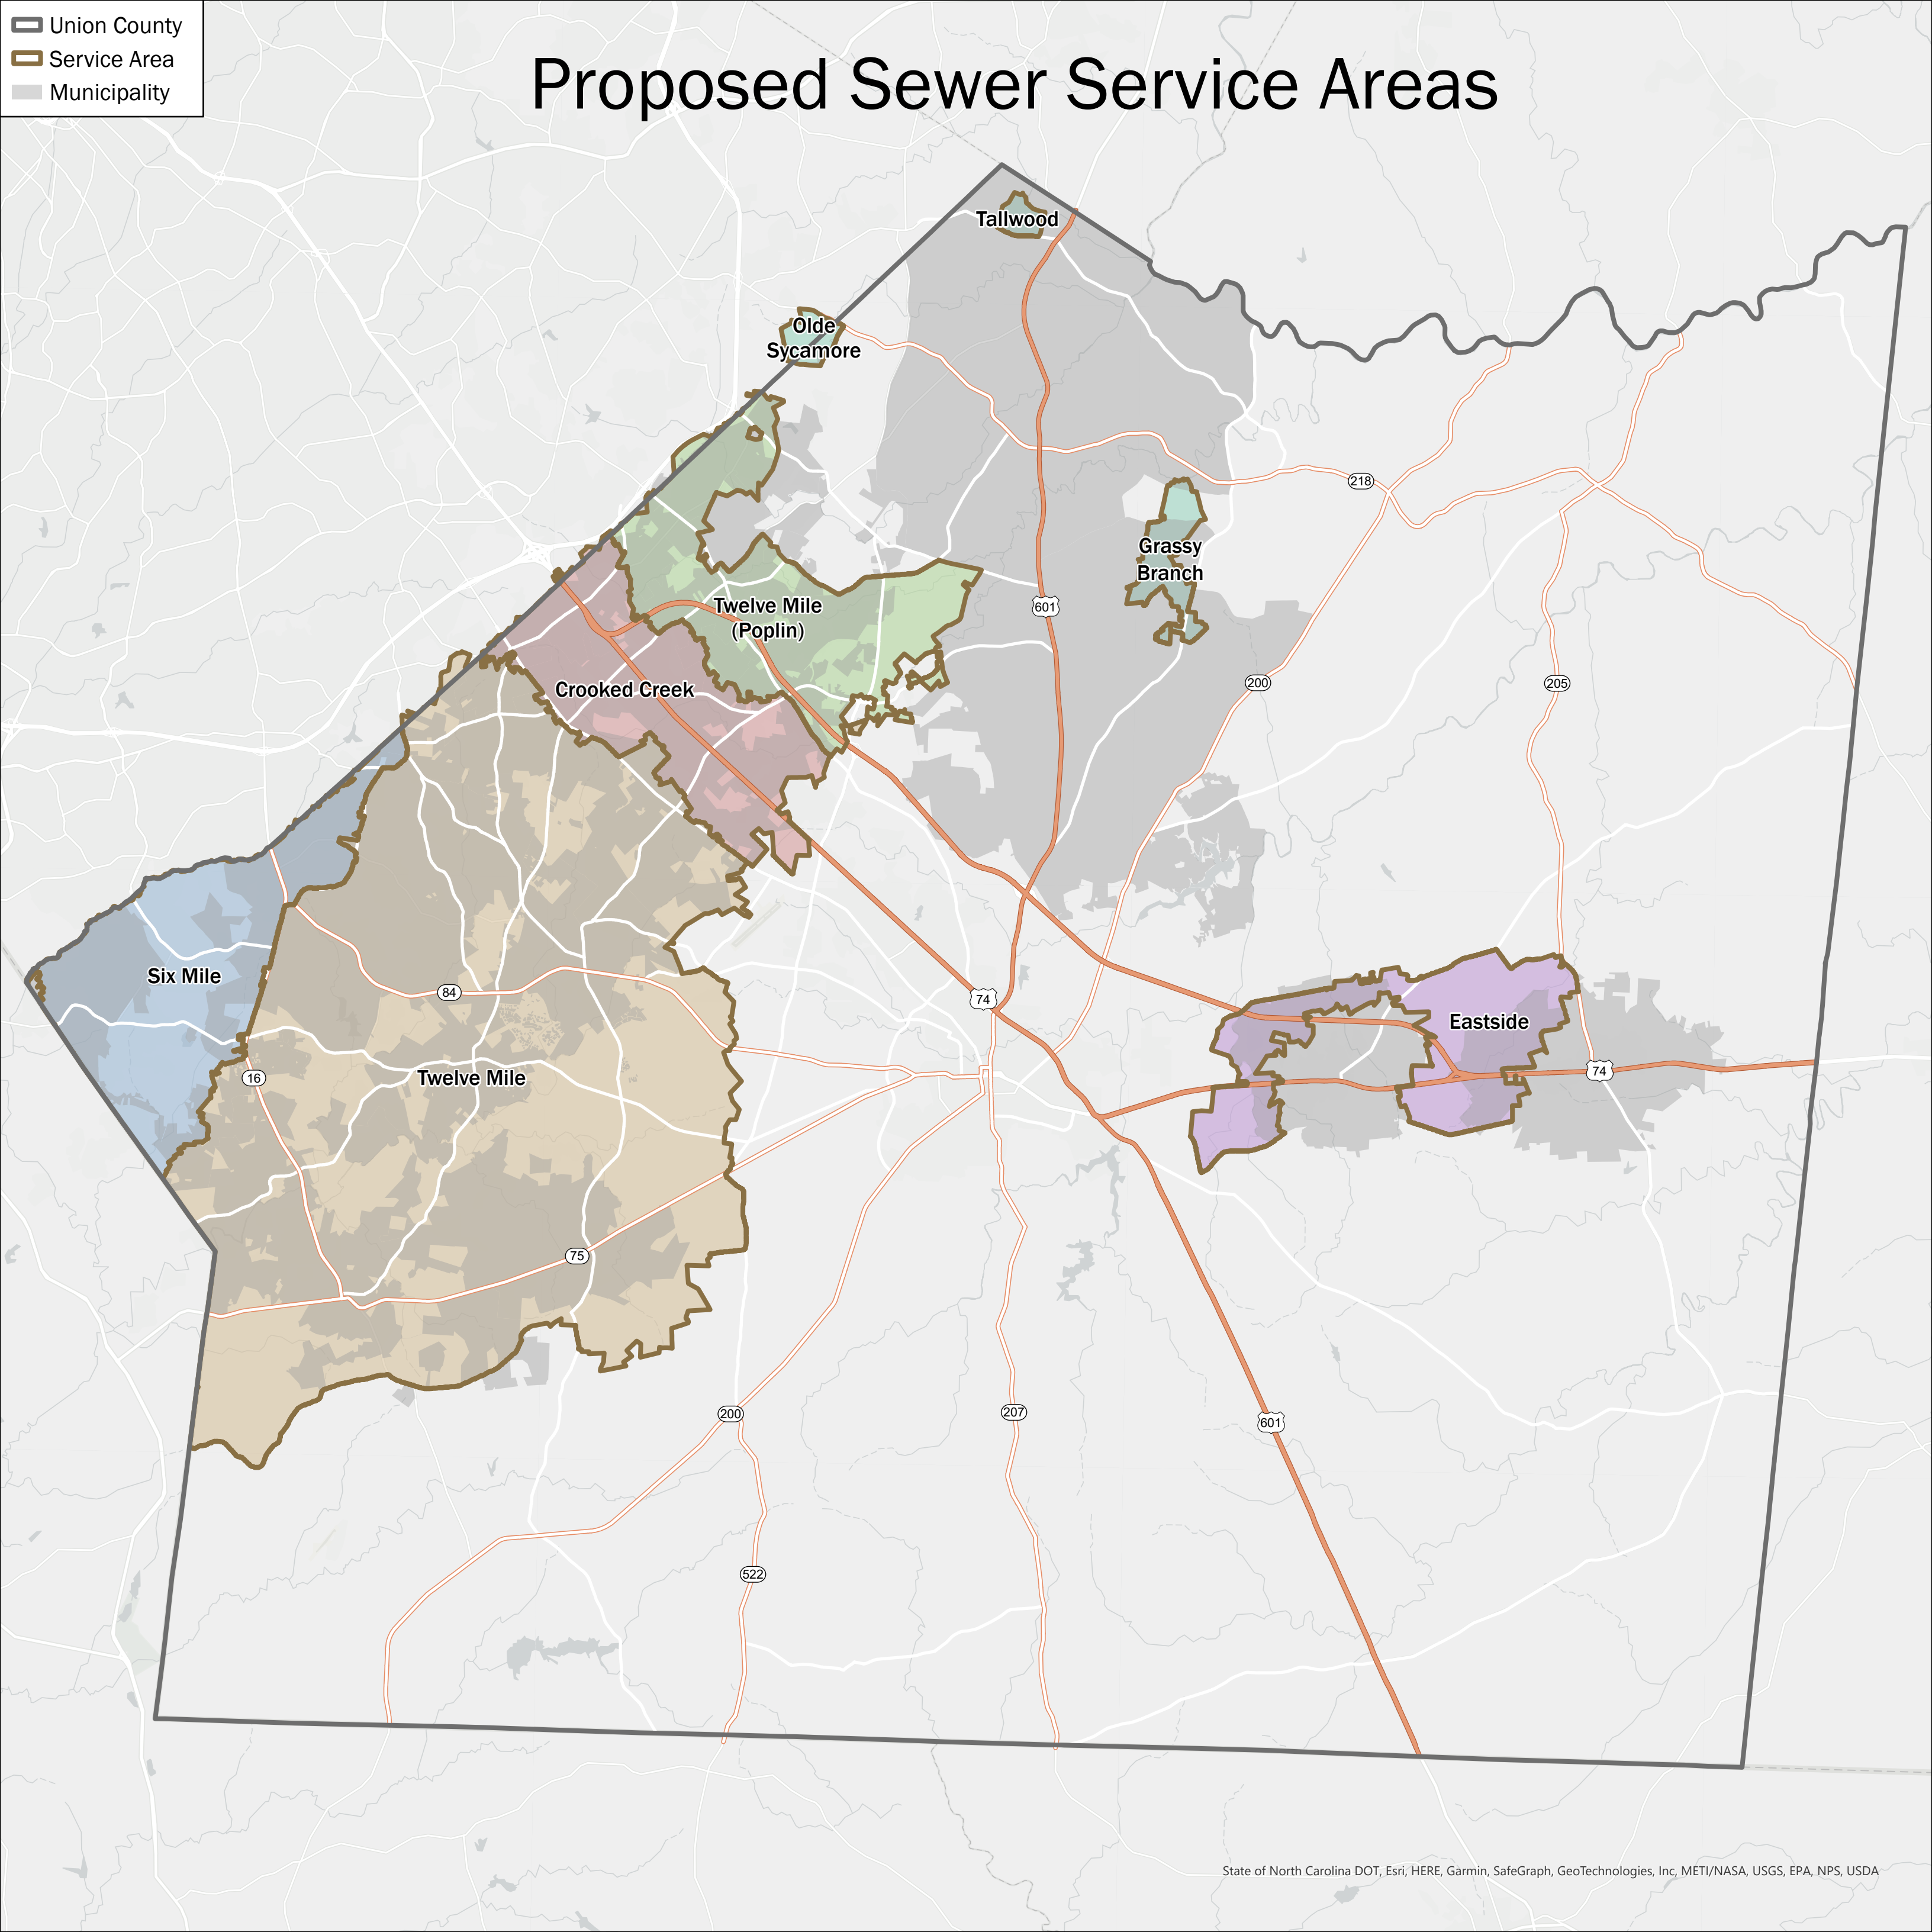

Proposed Sewer Service Areas

- Union County
- Service Area
- Municipality

Twelve Mile (Poplin)

Crooked Creek

Six Mile

Twelve Mile

- Union County
- Service Area
- Municipality

Six Mile

Twelve Mile

PROVIDENCE

WEDDINGTON

16

84

- Union County
- Service Area
- Municipality

Crooked Creek

Twelve Mile
(Poplin)

Twelve Mile

- Union County
- Service Area
- Municipality

Twelve Mile (Poplin)

Crooked Creek

Twelve Mile

- Union County
- Service Area
- Municipality

- Union County
- Service Area
- Municipality