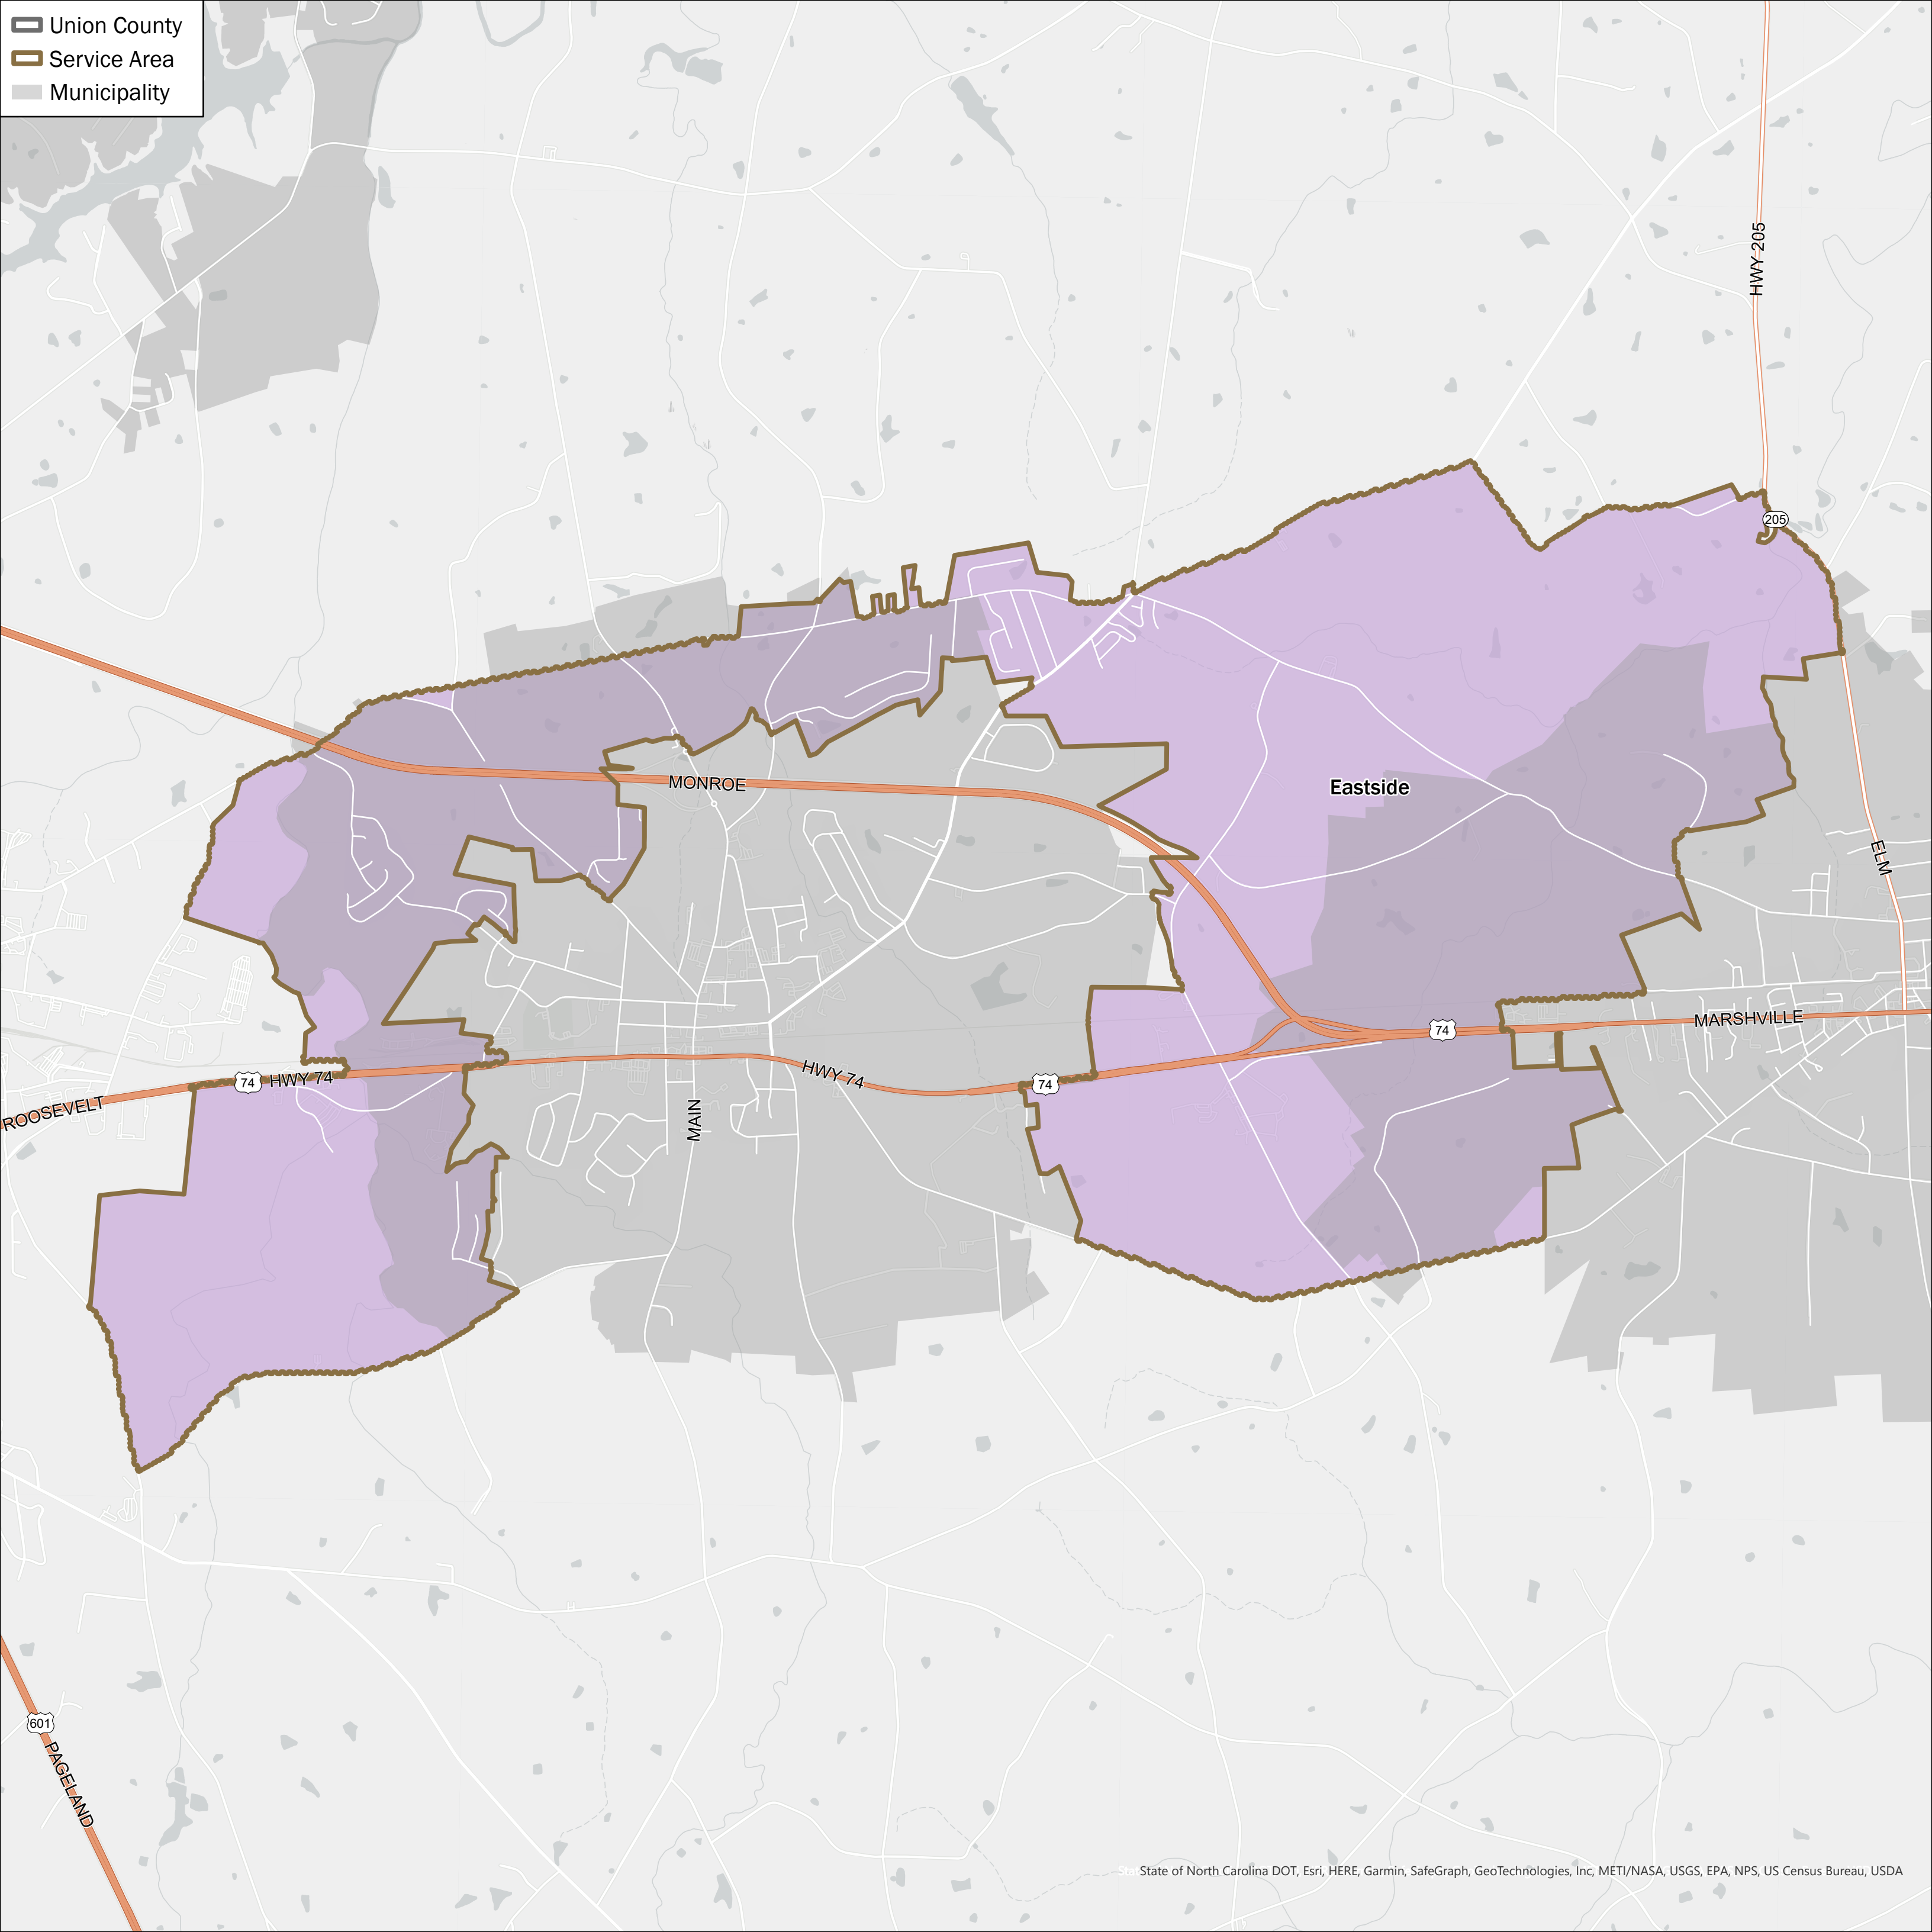

Proposed Sewer Service Areas

- Union County
- Service Area
- Municipality

Twelve Mile (Poplin)

Crooked Creek

Six Mile

Twelve Mile

- Union County
- Service Area
- Municipality

Six Mile

Twelve Mile

PROVIDENCE

WEDDINGTON

16

84

- Union County
- Service Area
- Municipality

Crooked Creek

Twelve Mile
(Poplin)

Twelve Mile

- Union County
- Service Area
- Municipality

Twelve Mile (Poplin)

Crooked Creek

Twelve Mile

- Union County
- Service Area
- Municipality

- Union County
- Service Area
- Municipality