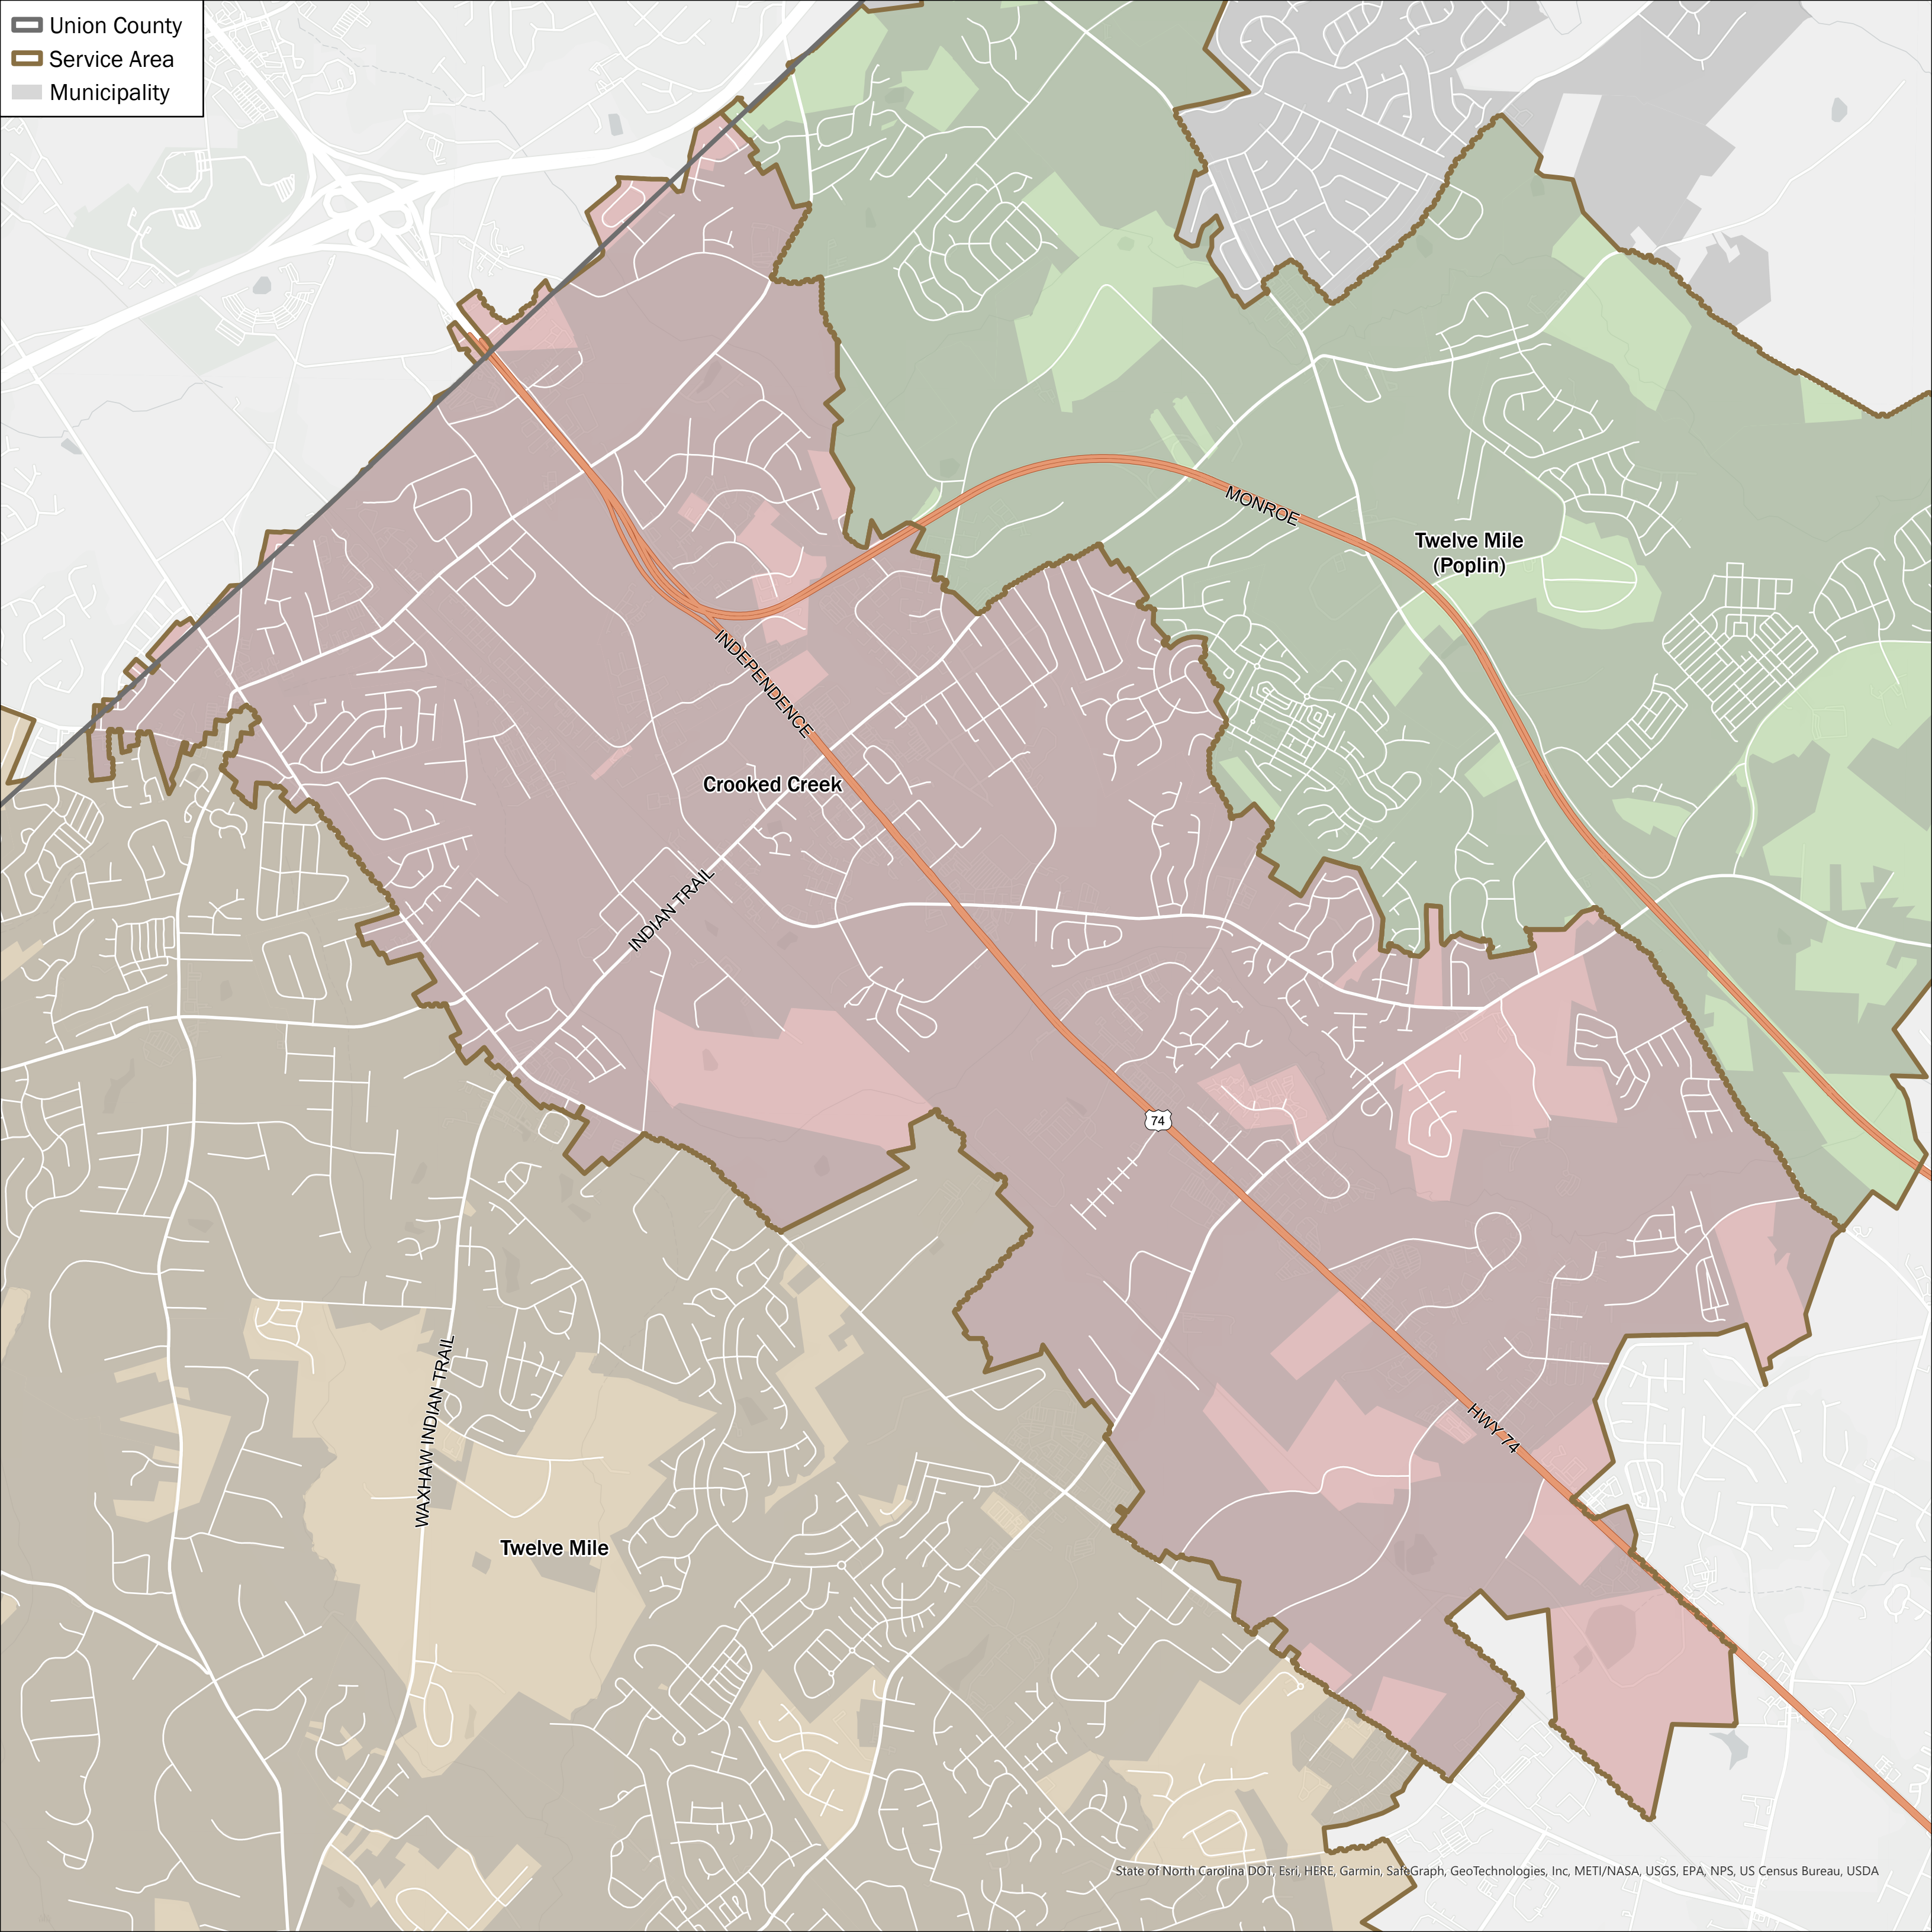

Proposed Sewer Service Areas

- Union County
- Service Area
- Municipality

Twelve Mile (Poplin)

Crooked Creek

Six Mile

Twelve Mile

- Union County
- Service Area
- Municipality

Six Mile

Twelve Mile

PROVIDENCE

WEDDINGTON

16

84

- Union County
- Service Area
- Municipality

Crooked Creek

Twelve Mile
(Poplin)

Twelve Mile

- Union County
- Service Area
- Municipality

Twelve Mile (Poplin)

Crooked Creek

Twelve Mile

- Union County
- Service Area
- Municipality

- Union County
- Service Area
- Municipality