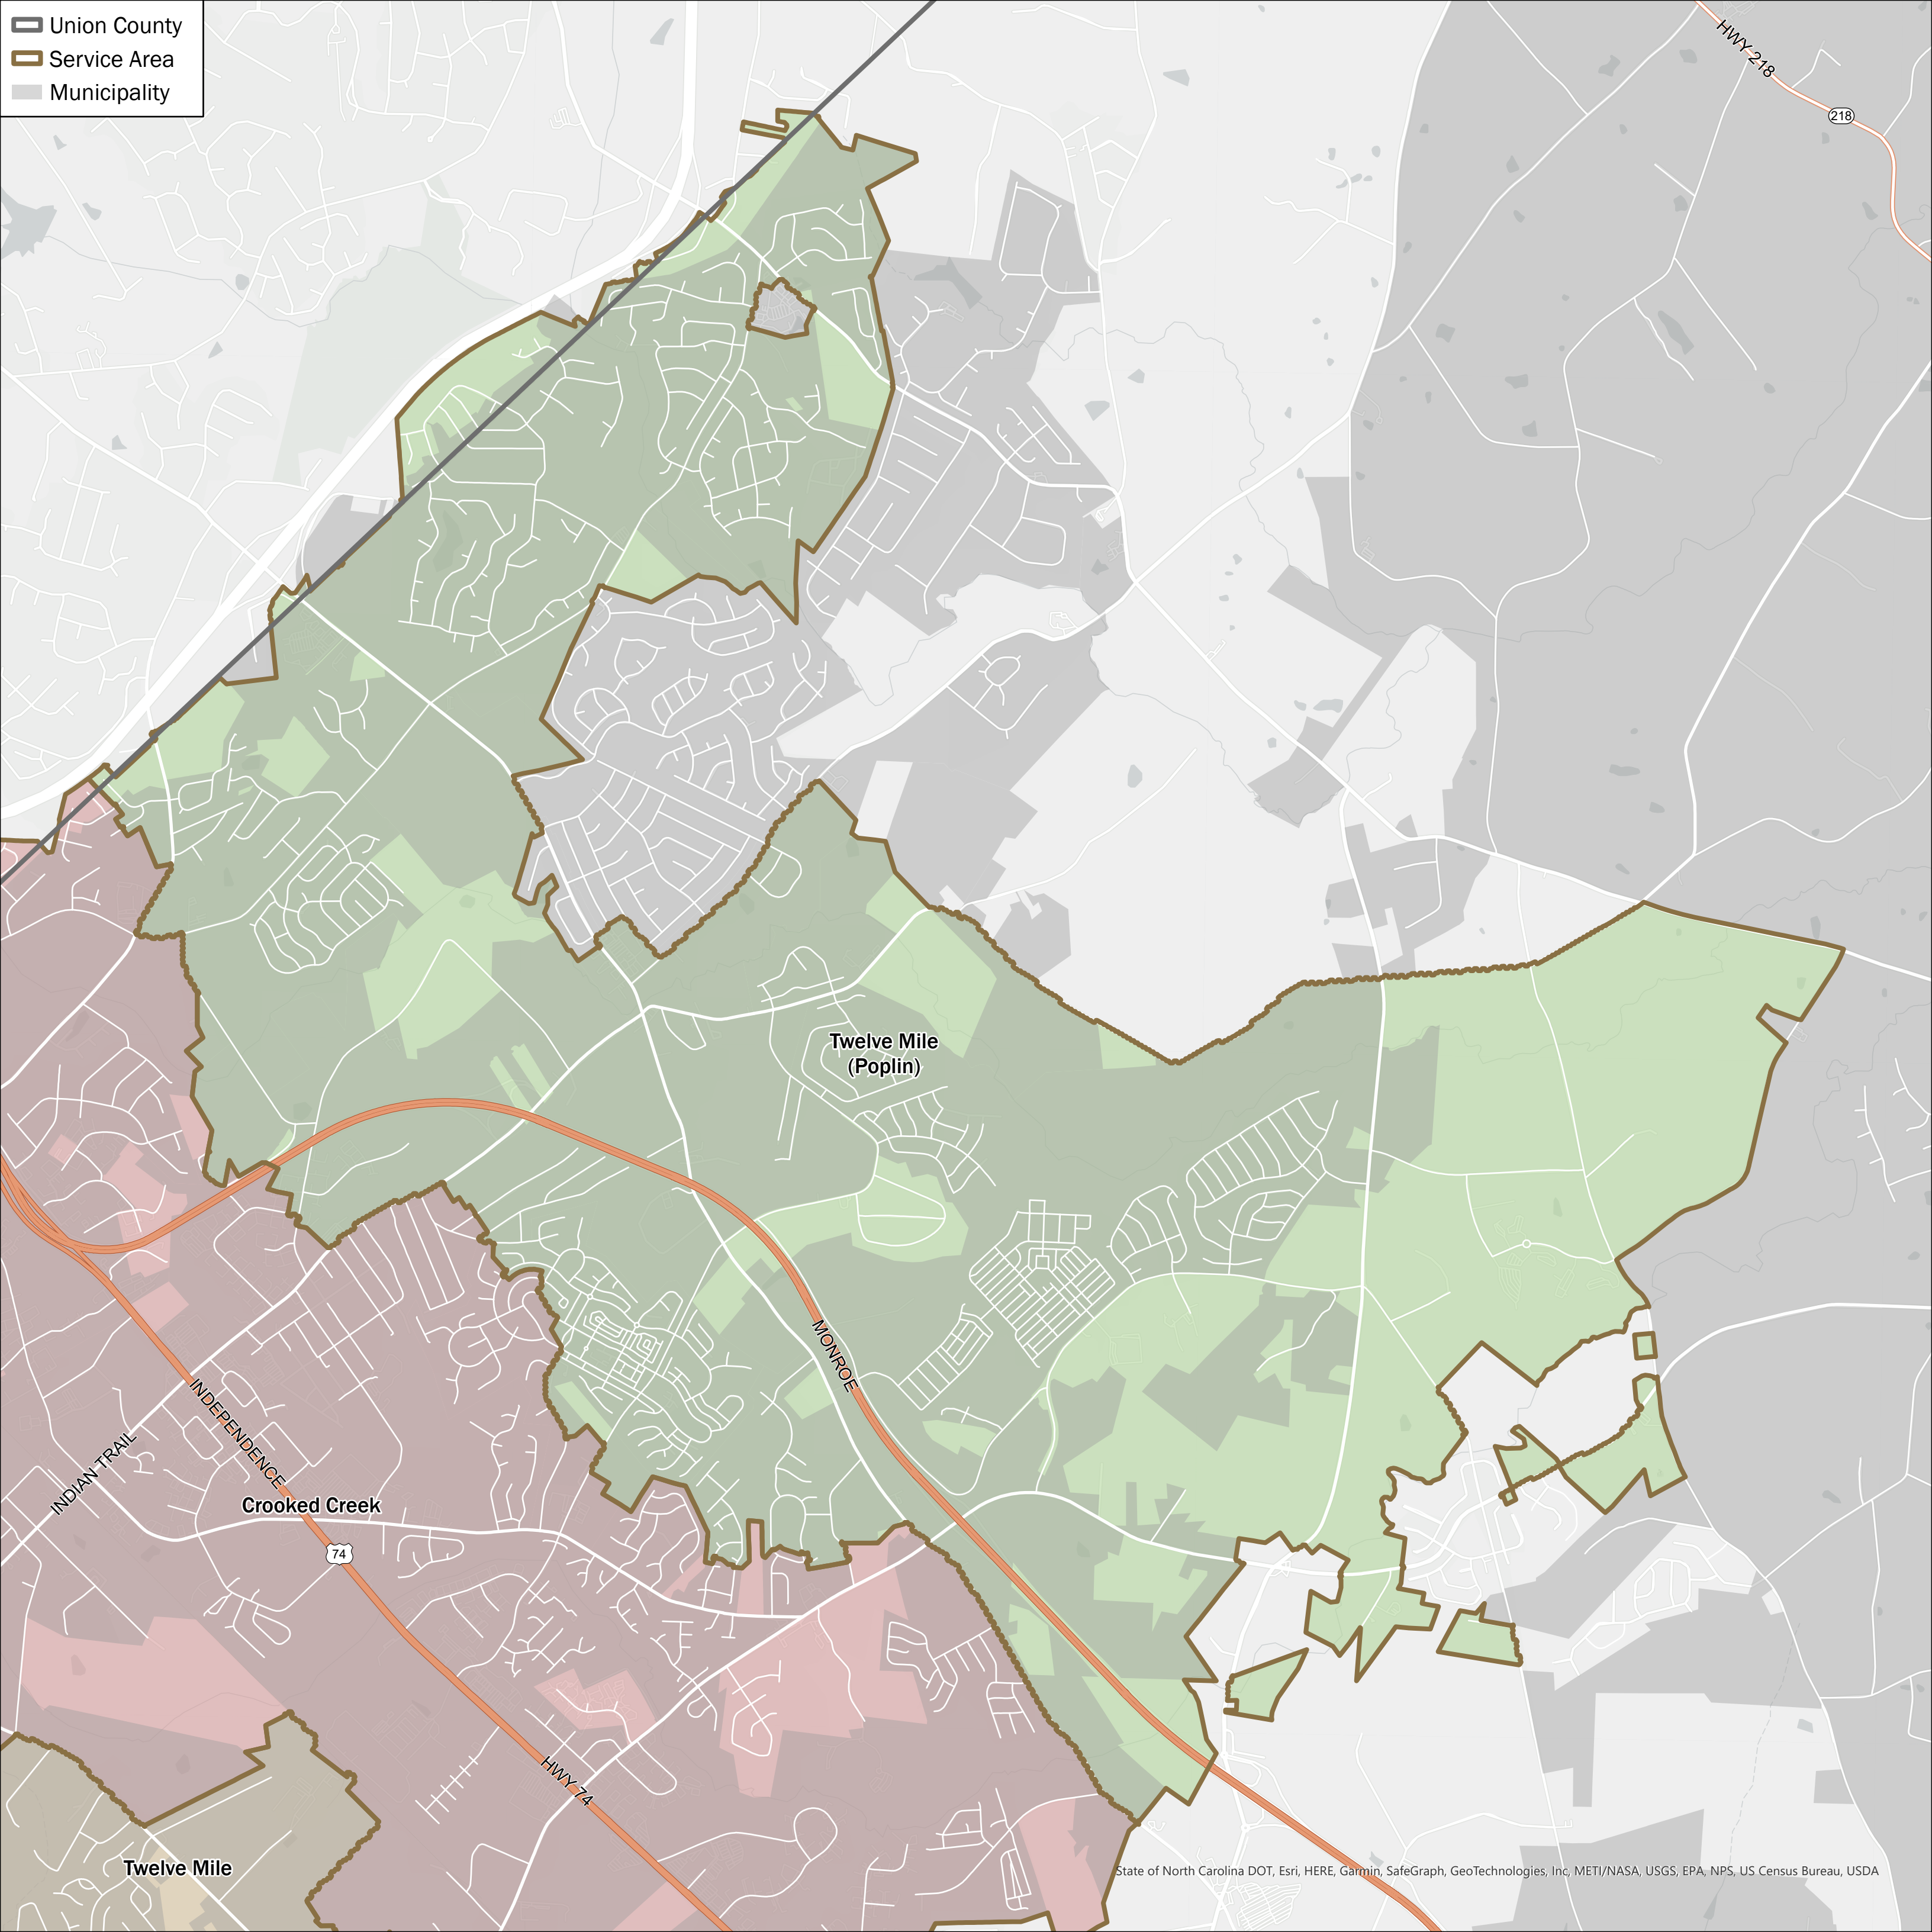

Proposed Sewer Service Areas

- Union County
- Service Area
- Municipality

Twelve Mile (Poplin)

Crooked Creek

Six Mile

Twelve Mile

- Union County
- Service Area
- Municipality

Six Mile

Twelve Mile

PROVIDENCE

WEDDINGTON

16

84

- Union County
- Service Area
- Municipality

Crooked Creek

Twelve Mile
(Poplin)

Twelve Mile

- Union County
- Service Area
- Municipality

Twelve Mile (Poplin)

Crooked Creek

Twelve Mile

- Union County
- Service Area
- Municipality

- Union County
- Service Area
- Municipality