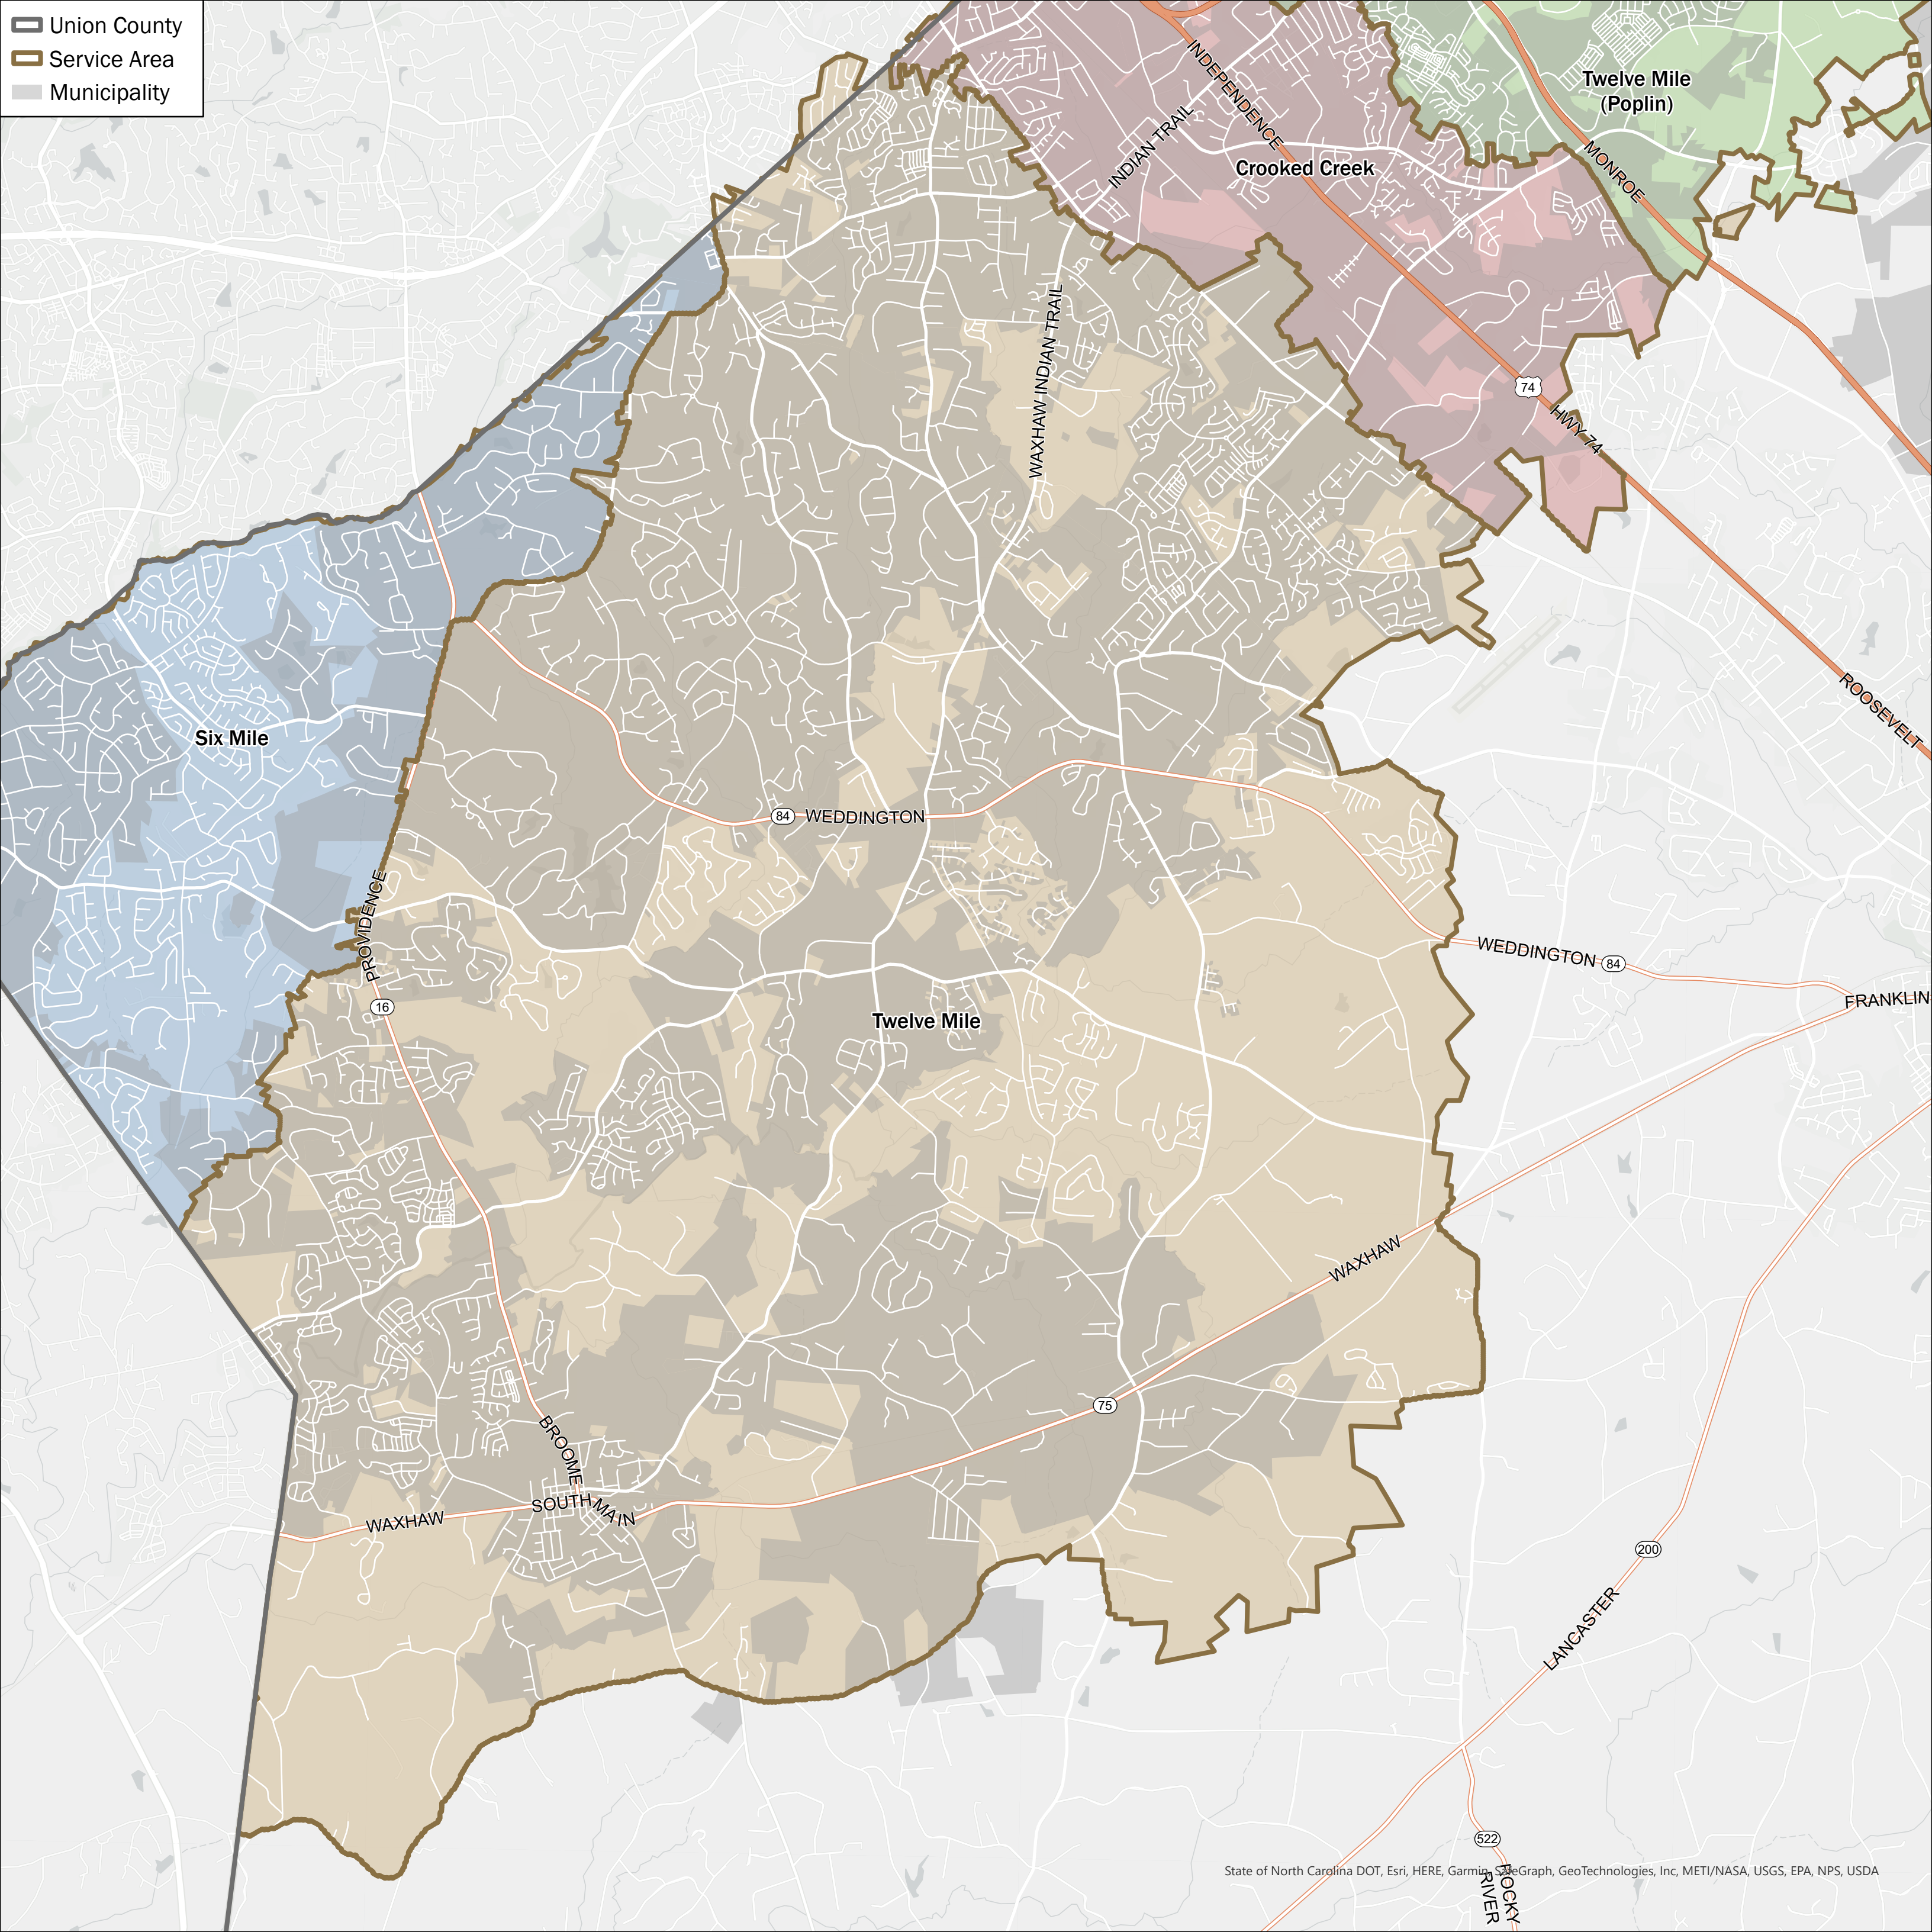

Proposed Sewer Service Areas

- Union County
- Service Area
- Municipality

Twelve Mile (Poplin)

Crooked Creek

Six Mile

Twelve Mile

- Union County
- Service Area
- Municipality

Six Mile

Twelve Mile

PROVIDENCE

WEDDINGTON

16

84

- Union County
- Service Area
- Municipality

Crooked Creek

Twelve Mile
(Poplin)

Twelve Mile

- Union County
- Service Area
- Municipality

Twelve Mile (Poplin)

Crooked Creek

Twelve Mile

- Union County
- Service Area
- Municipality

- Union County
- Service Area
- Municipality