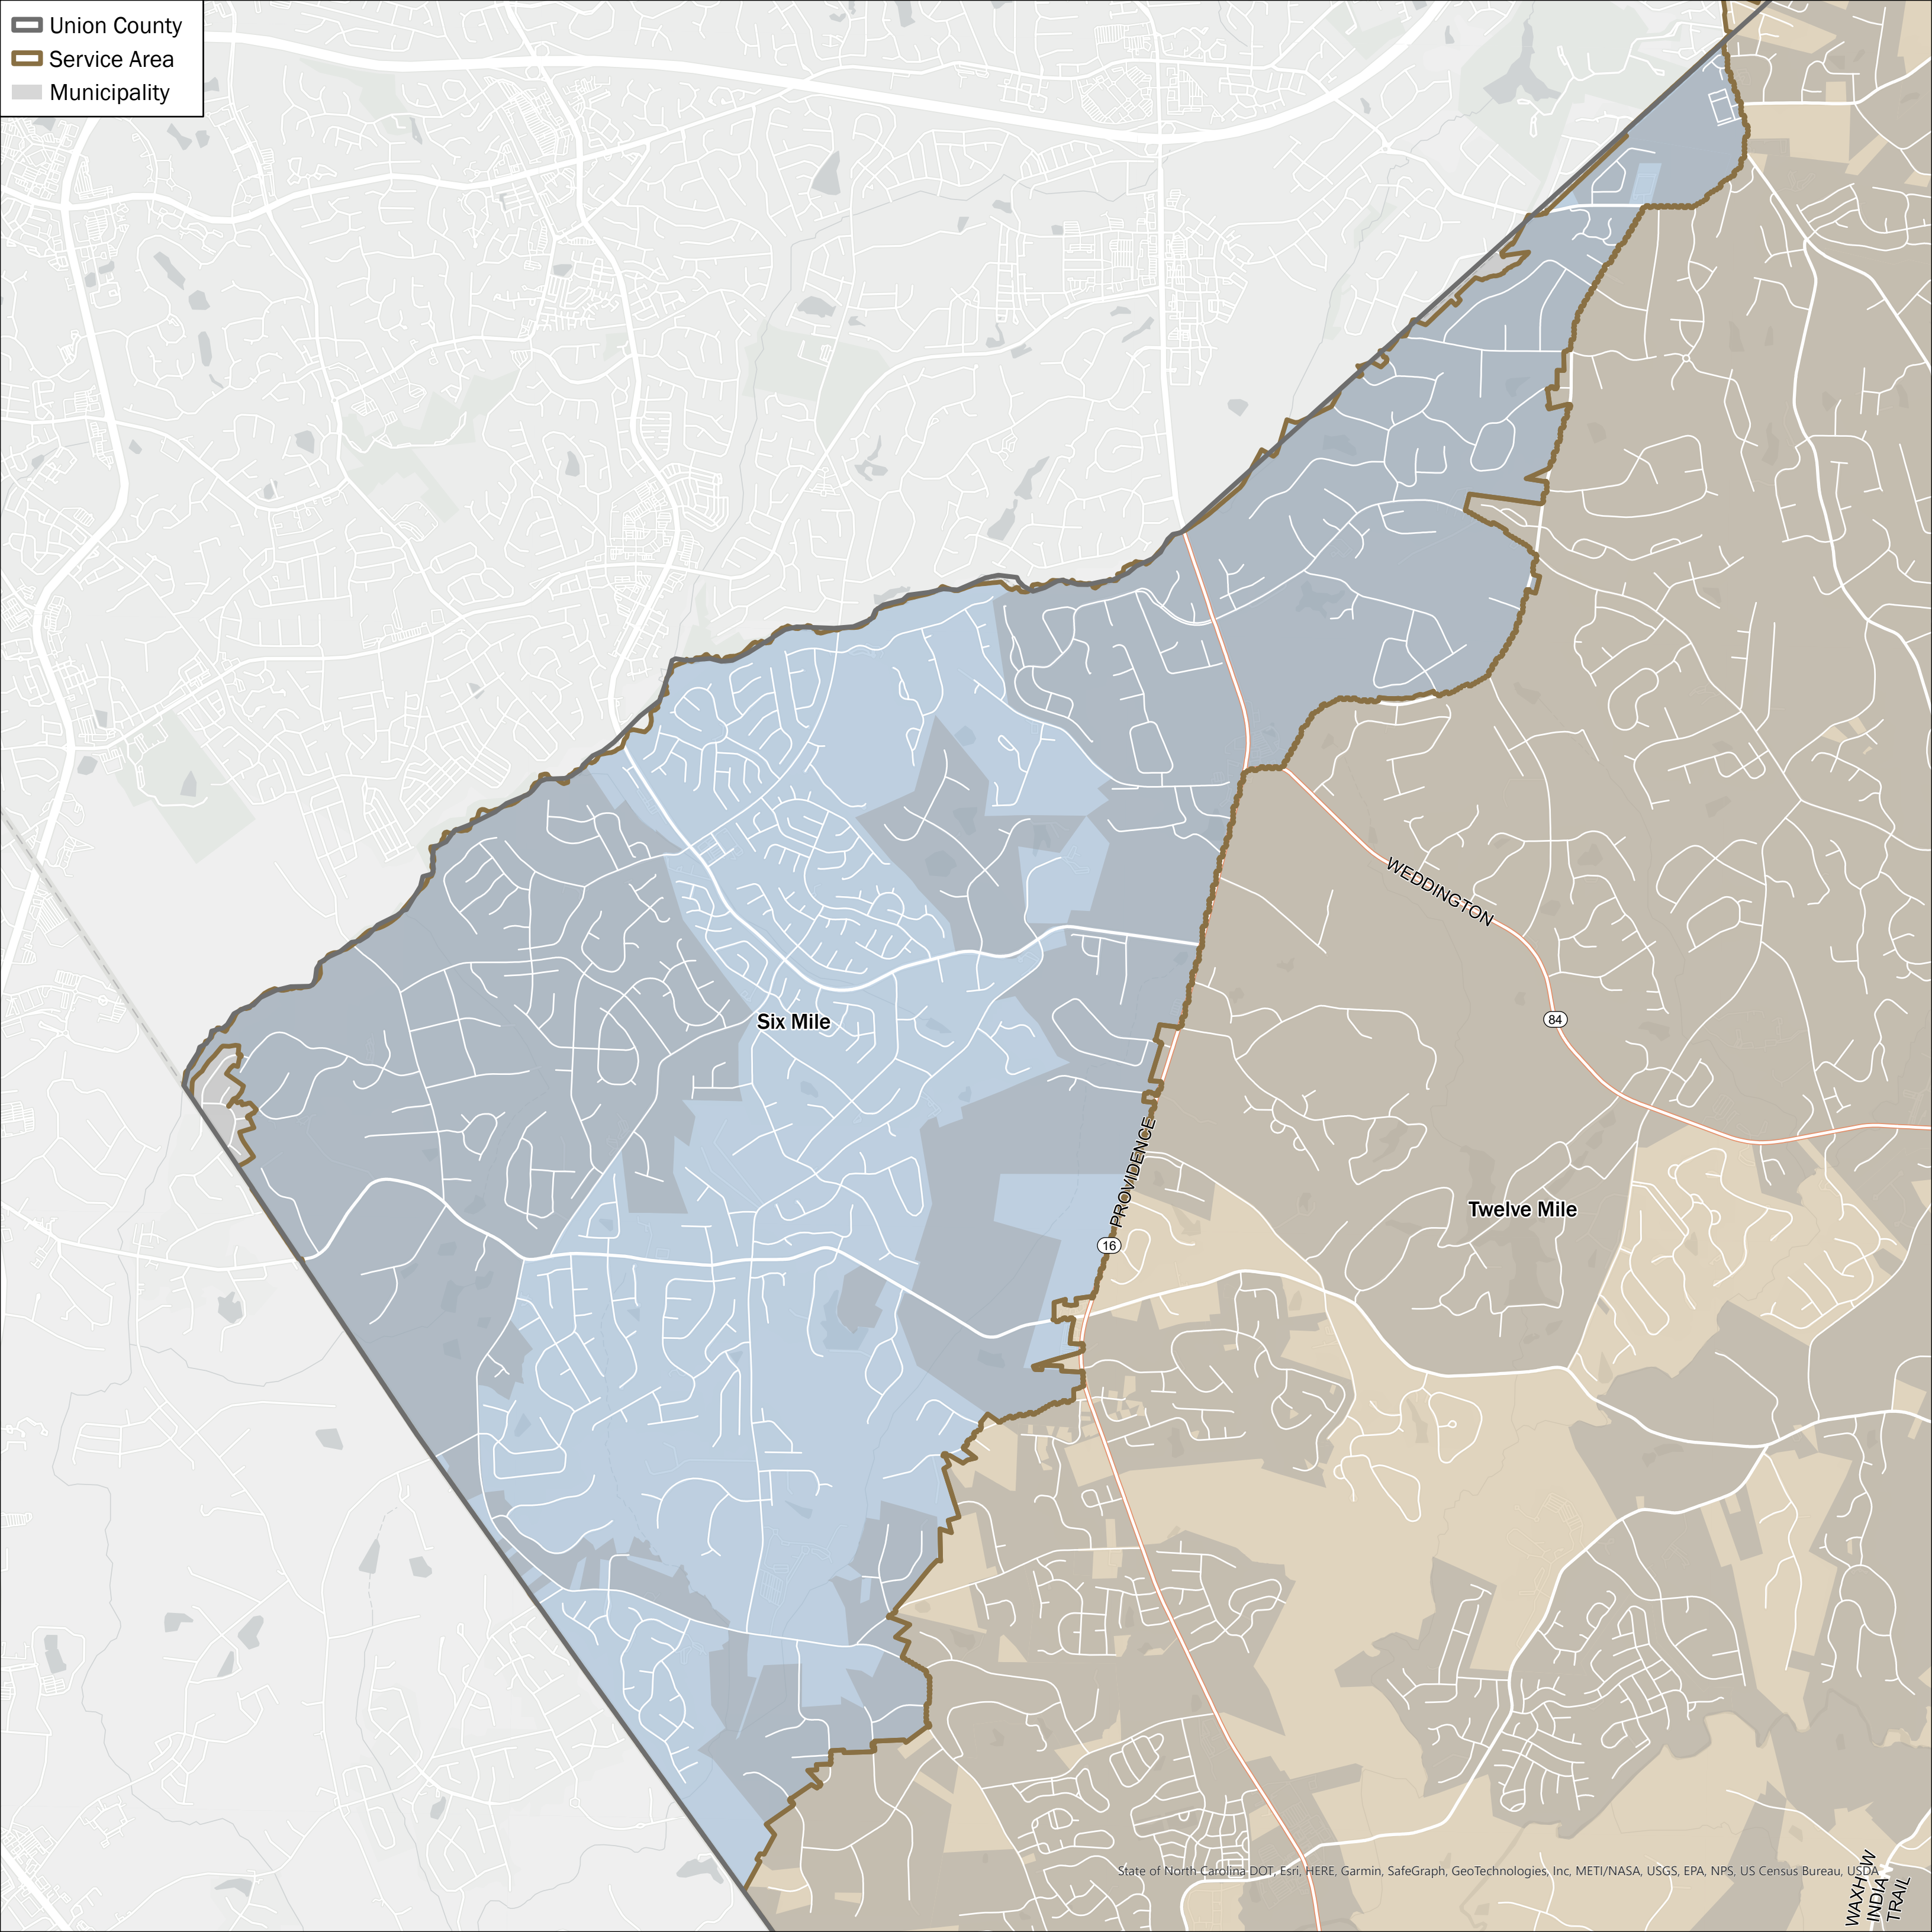

Proposed Sewer Service Areas

- Union County
- Service Area
- Municipality

Twelve Mile (Poplin)

Crooked Creek

Six Mile

Twelve Mile

- Union County
- Service Area
- Municipality

Six Mile

Twelve Mile

PROVIDENCE

WEDDINGTON

16

84

- Union County
- Service Area
- Municipality

Crooked Creek

Twelve Mile
(Poplin)

Twelve Mile

- Union County
- Service Area
- Municipality

Twelve Mile (Poplin)

Crooked Creek

Twelve Mile

- Union County
- Service Area
- Municipality

- Union County
- Service Area
- Municipality