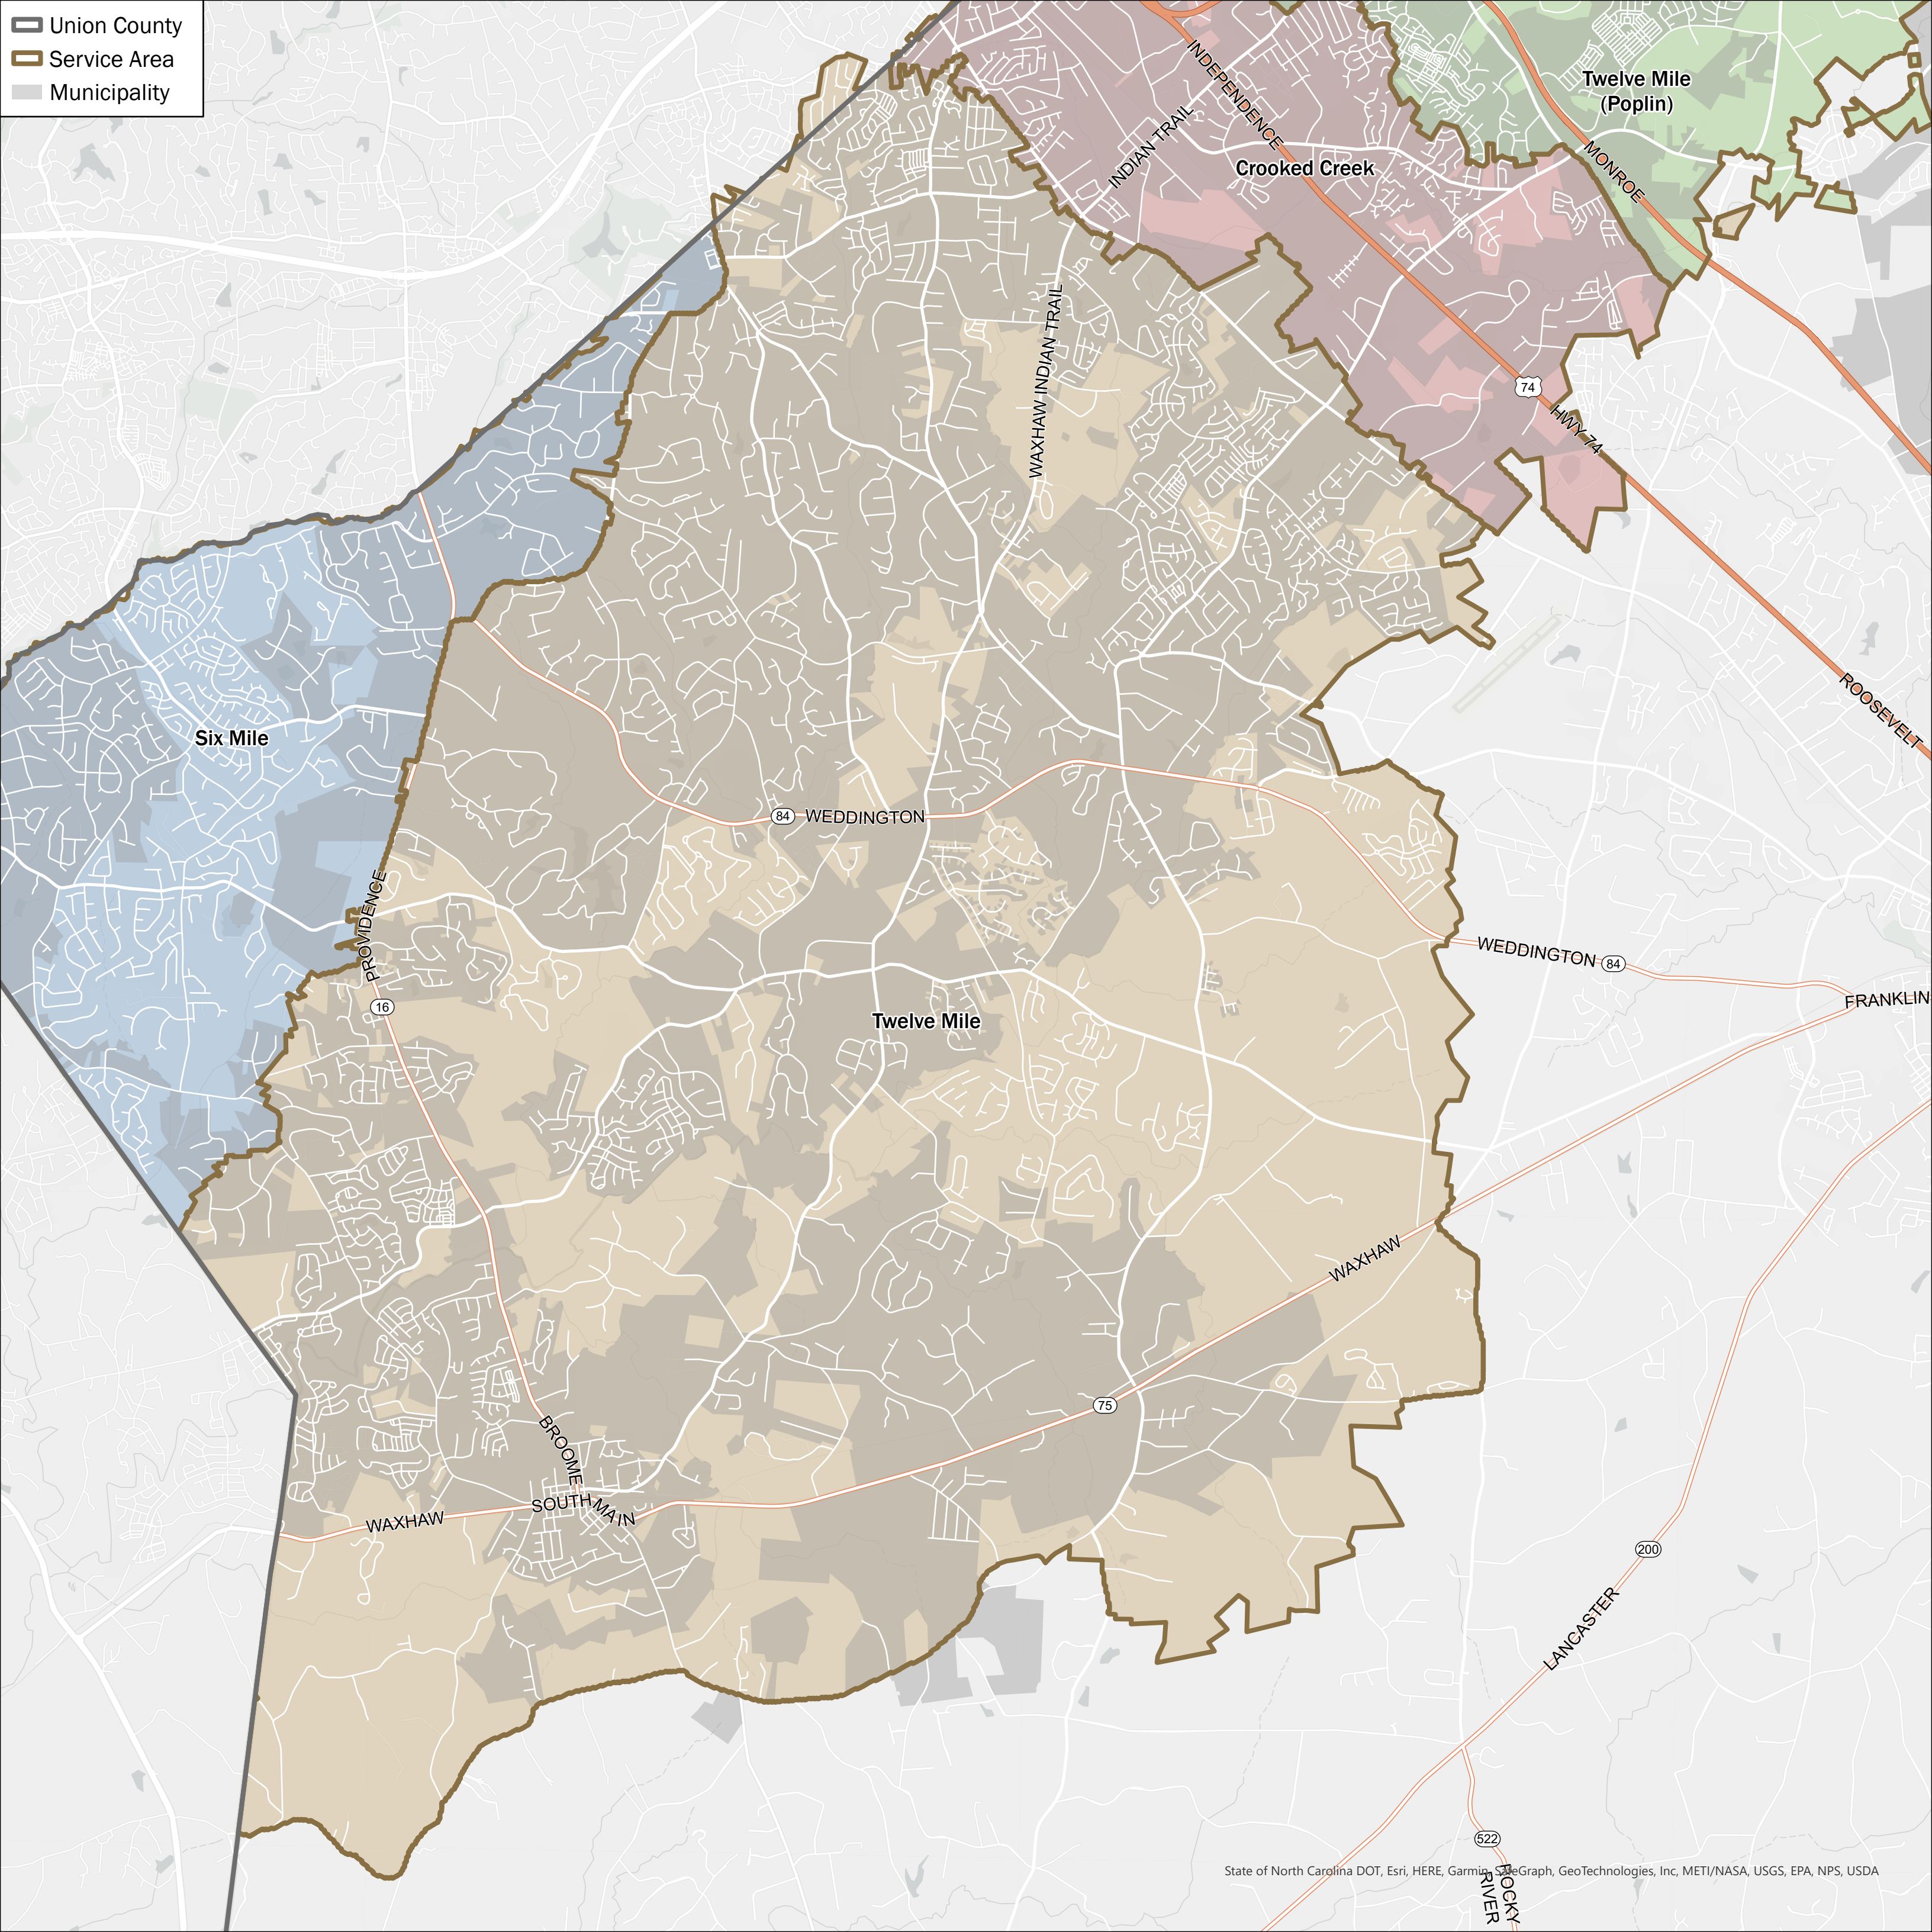

- Union County
- Service Area
- Municipality

- Union County
- Service Area
- Municipality

Twelve Mile (Poplin)

Crooked Creek

Six Mile

Twelve Mile

- Union County
- Service Area
- Municipality

Six Mile

Twelve Mile

PROVIDENCE
16

WEDDINGTON

84

- Union County
- Service Area
- Municipality

Crooked Creek

Twelve Mile (Poplin)

Twelve Mile

- Union County
- Service Area
- Municipality

Twelve Mile (Poplin)

Crooked Creek

Twelve Mile

- Union County
- Service Area
- Municipality

- Union County
- Service Area
- Municipality