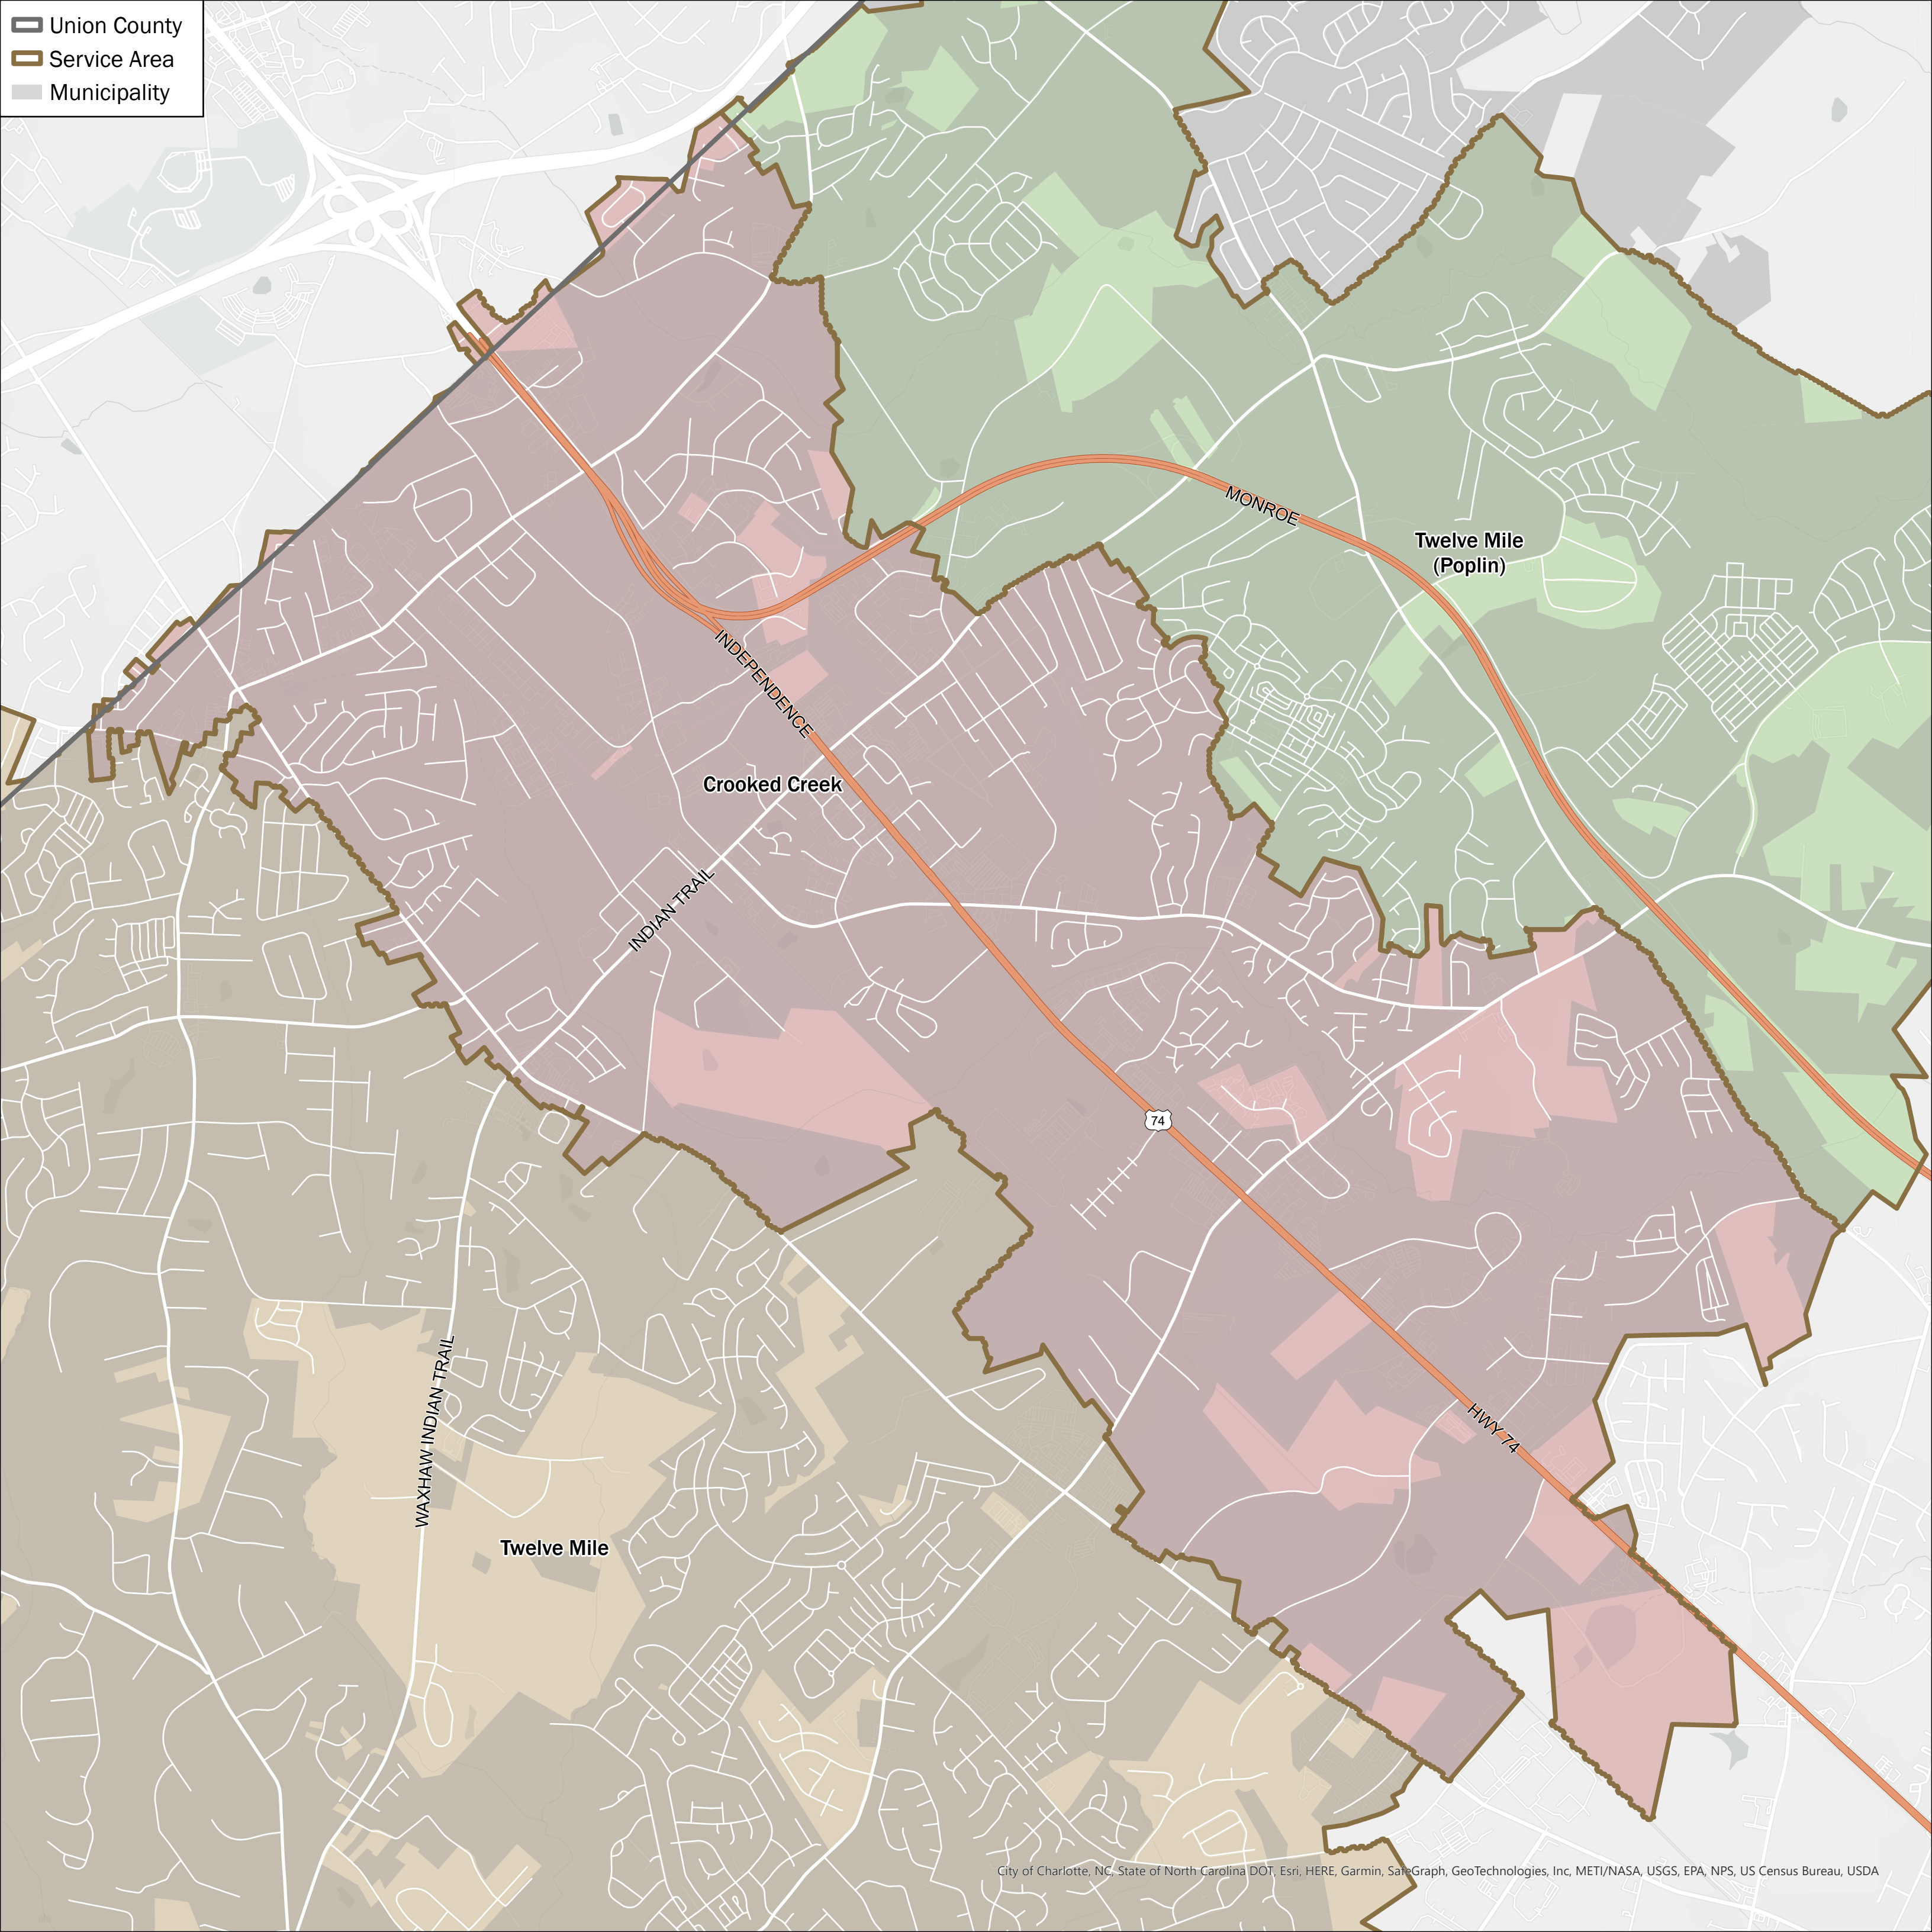

- Union County
- Service Area
- Municipality

- Union County
- Service Area
- Municipality

Twelve Mile (Poplin)

Crooked Creek

Six Mile

Twelve Mile

- Union County
- Service Area
- Municipality

Six Mile

Twelve Mile

PROVIDENCE
16

WEDDINGTON

84

- Union County
- Service Area
- Municipality

Crooked Creek

Twelve Mile (Poplin)

Twelve Mile

- Union County
- Service Area
- Municipality

Twelve Mile (Poplin)

Crooked Creek

Twelve Mile

- Union County
- Service Area
- Municipality

- Union County
- Service Area
- Municipality