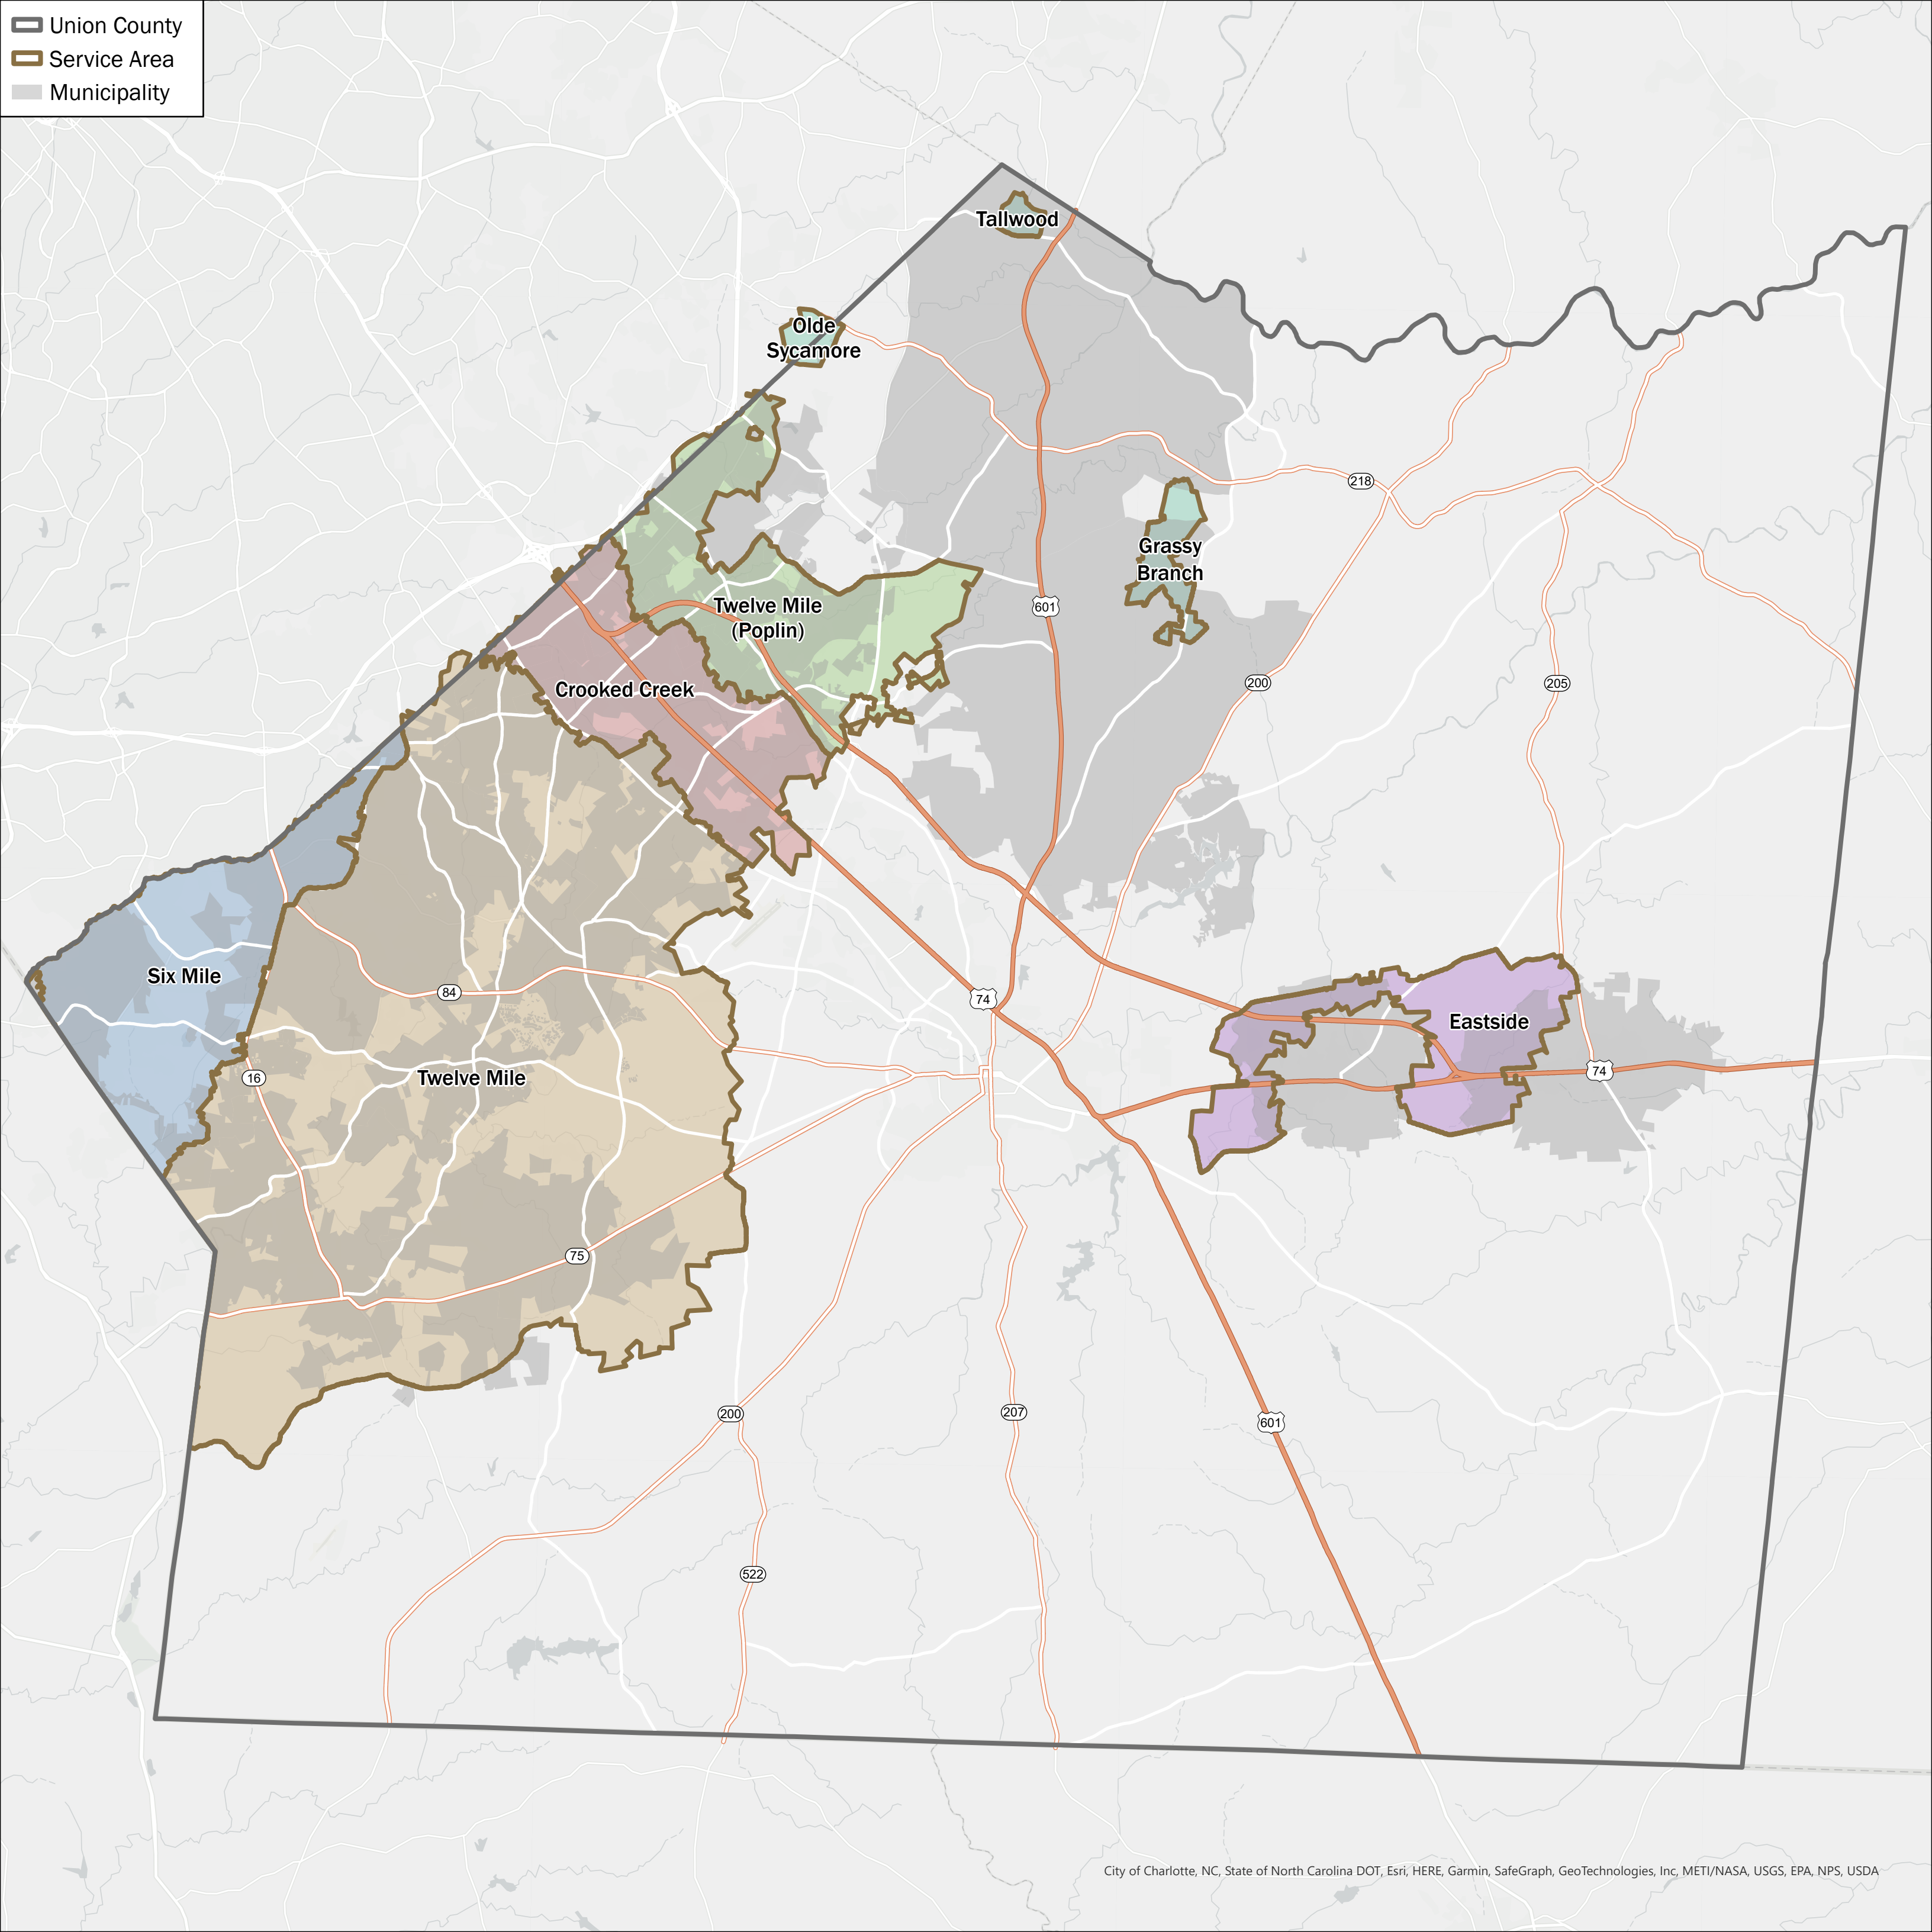

- Union County
- Service Area
- Municipality

- Union County
- Service Area
- Municipality

Twelve Mile (Poplin)

Crooked Creek

Six Mile

Twelve Mile

- Union County
- Service Area
- Municipality

Six Mile

Twelve Mile

PROVIDENCE
16

WEDDINGTON

84

- Union County
- Service Area
- Municipality

Crooked Creek

Twelve Mile (Poplin)

Twelve Mile

- Union County
- Service Area
- Municipality

Twelve Mile (Poplin)

Crooked Creek

Twelve Mile

- Union County
- Service Area
- Municipality

- Union County
- Service Area
- Municipality