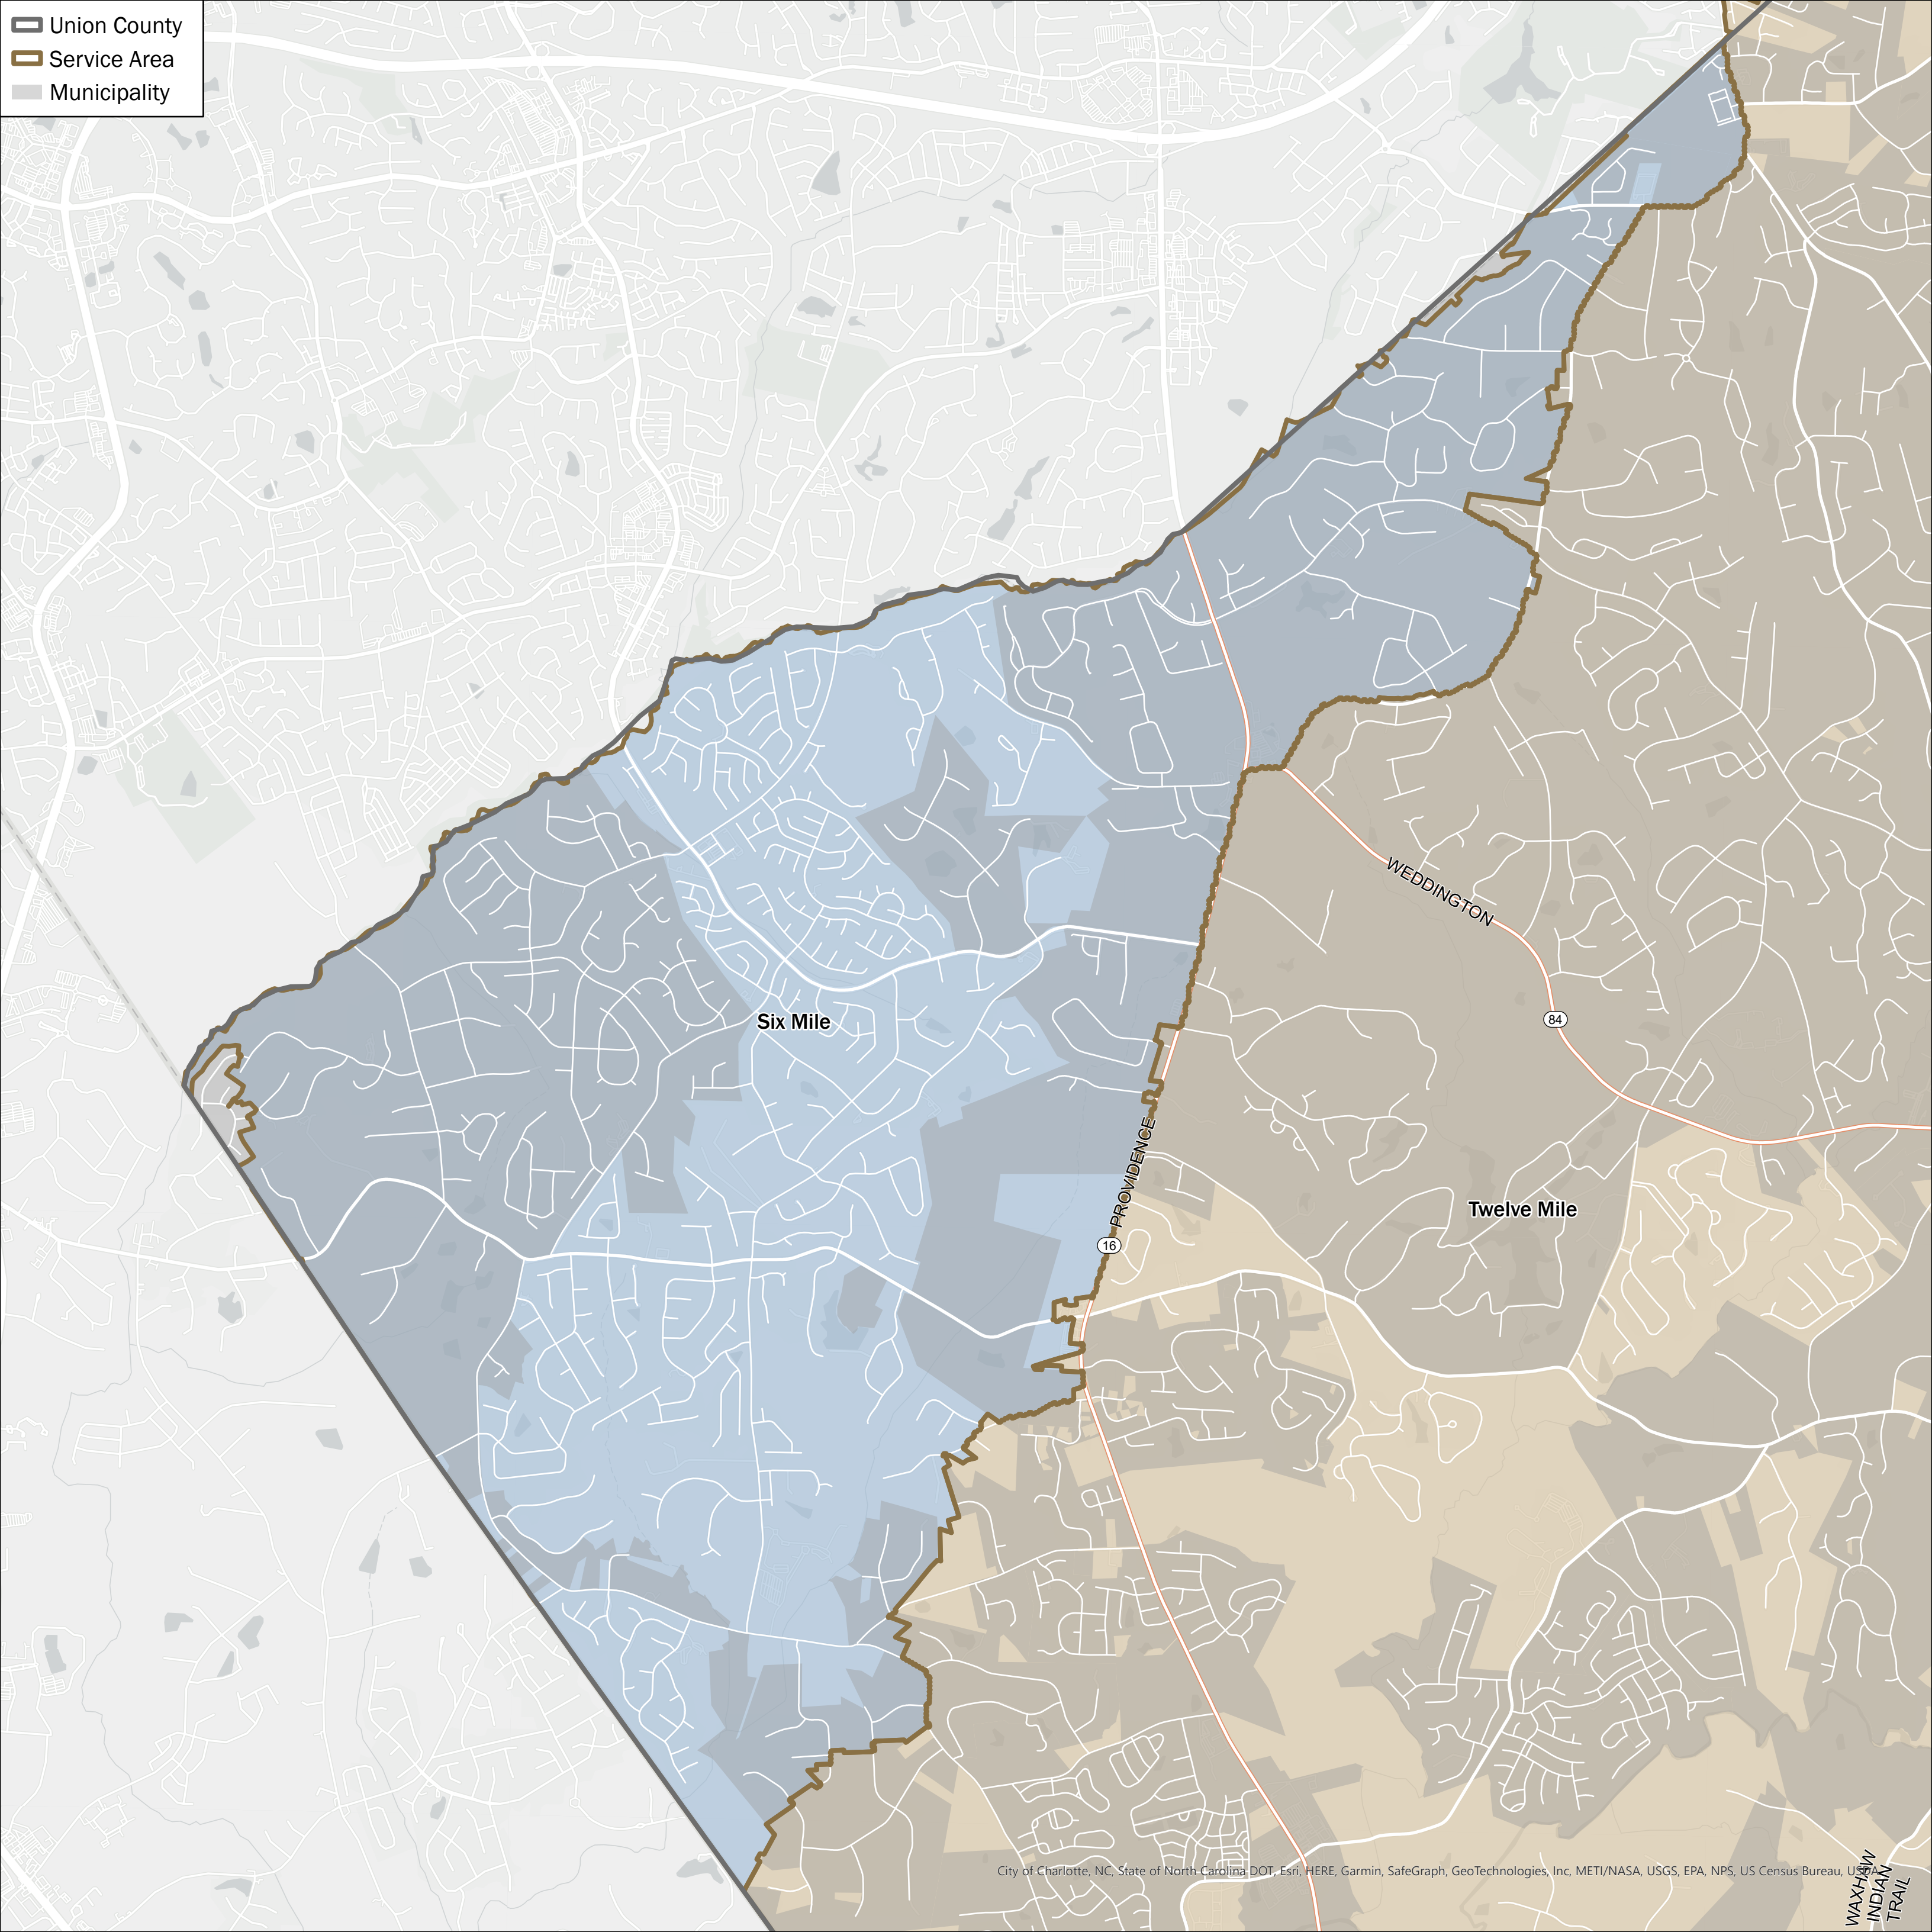

- Union County
- Service Area
- Municipality

- Union County
- Service Area
- Municipality

Twelve Mile (Poplin)

Crooked Creek

Six Mile

Twelve Mile

- Union County
- Service Area
- Municipality

Six Mile

Twelve Mile

PROVIDENCE
16

WEDDINGTON

84

- Union County
- Service Area
- Municipality

Crooked Creek

Twelve Mile (Poplin)

Twelve Mile

- Union County
- Service Area
- Municipality

Twelve Mile (Poplin)

Crooked Creek

Twelve Mile

- Union County
- Service Area
- Municipality

- Union County
- Service Area
- Municipality