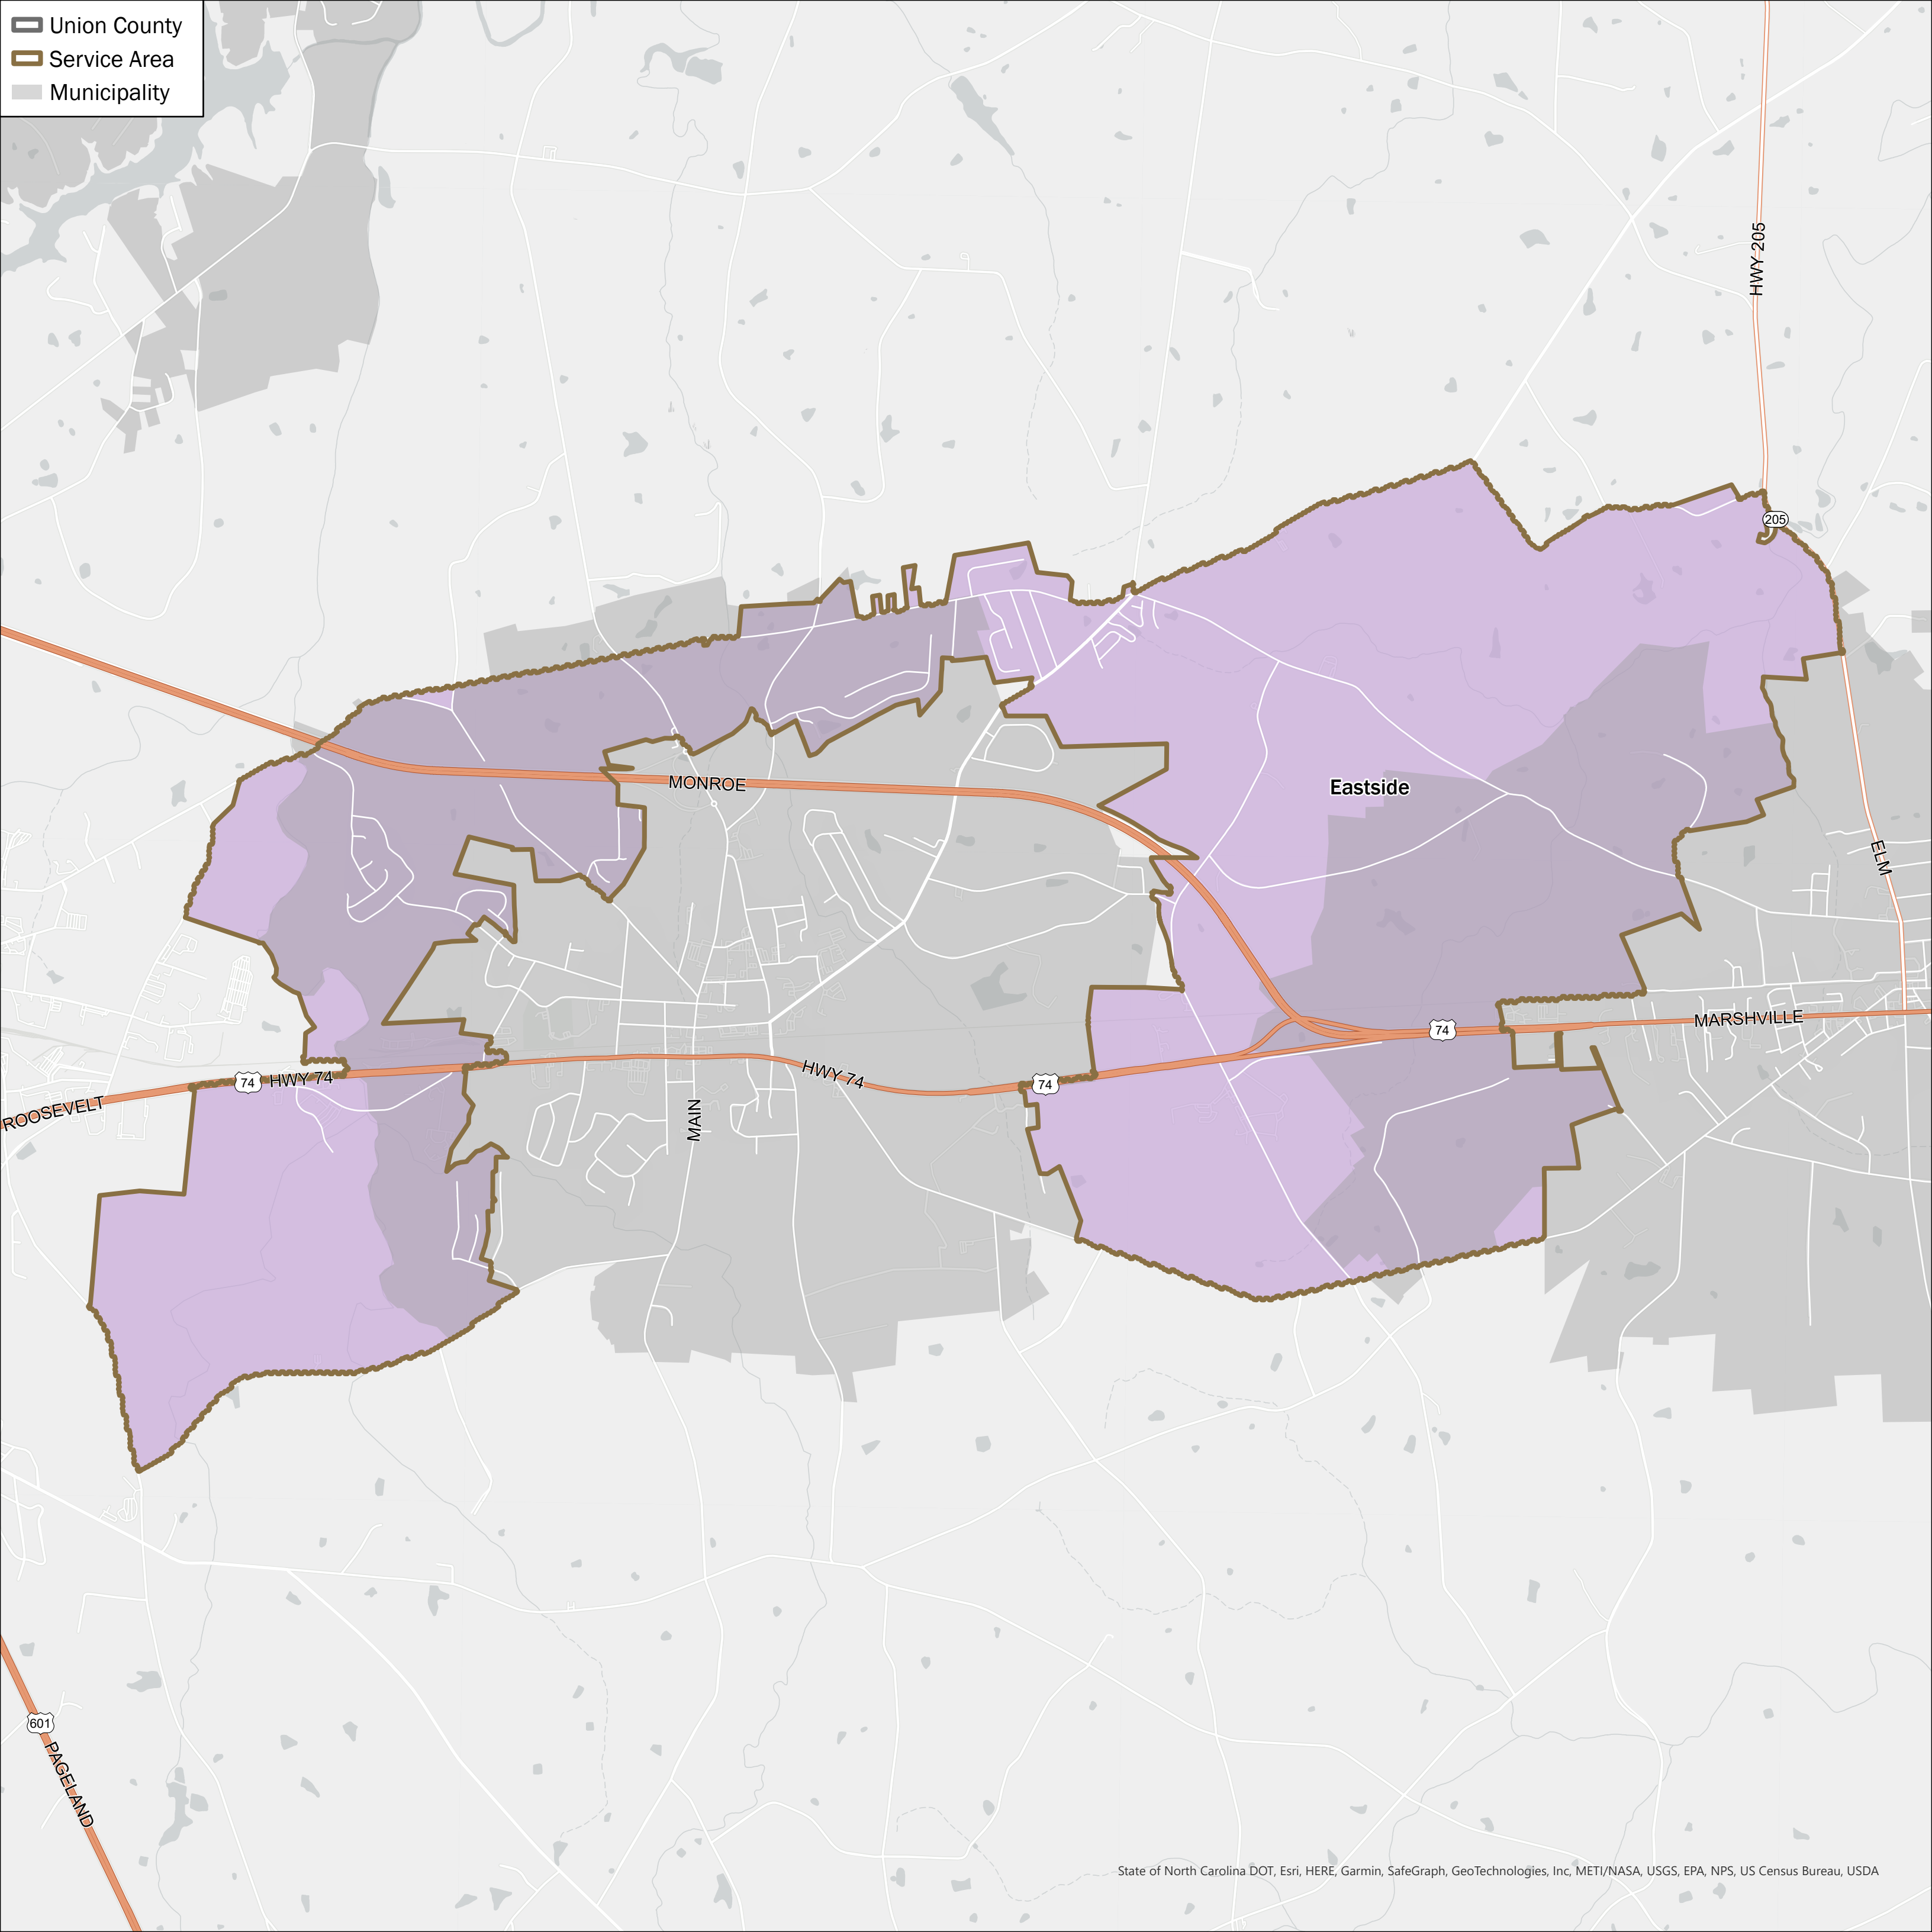

- Union County
- Service Area
- Municipality

- Union County
- Service Area
- Municipality

Twelve Mile (Poplin)

Crooked Creek

Six Mile

Twelve Mile

- Union County
- Service Area
- Municipality

Six Mile

Twelve Mile

PROVIDENCE
16

WEDDINGTON

84

- Union County
- Service Area
- Municipality

Crooked Creek

Twelve Mile (Poplin)

Twelve Mile

- Union County
- Service Area
- Municipality

Twelve Mile (Poplin)

Crooked Creek

Twelve Mile

- Union County
- Service Area
- Municipality

- Union County
- Service Area
- Municipality