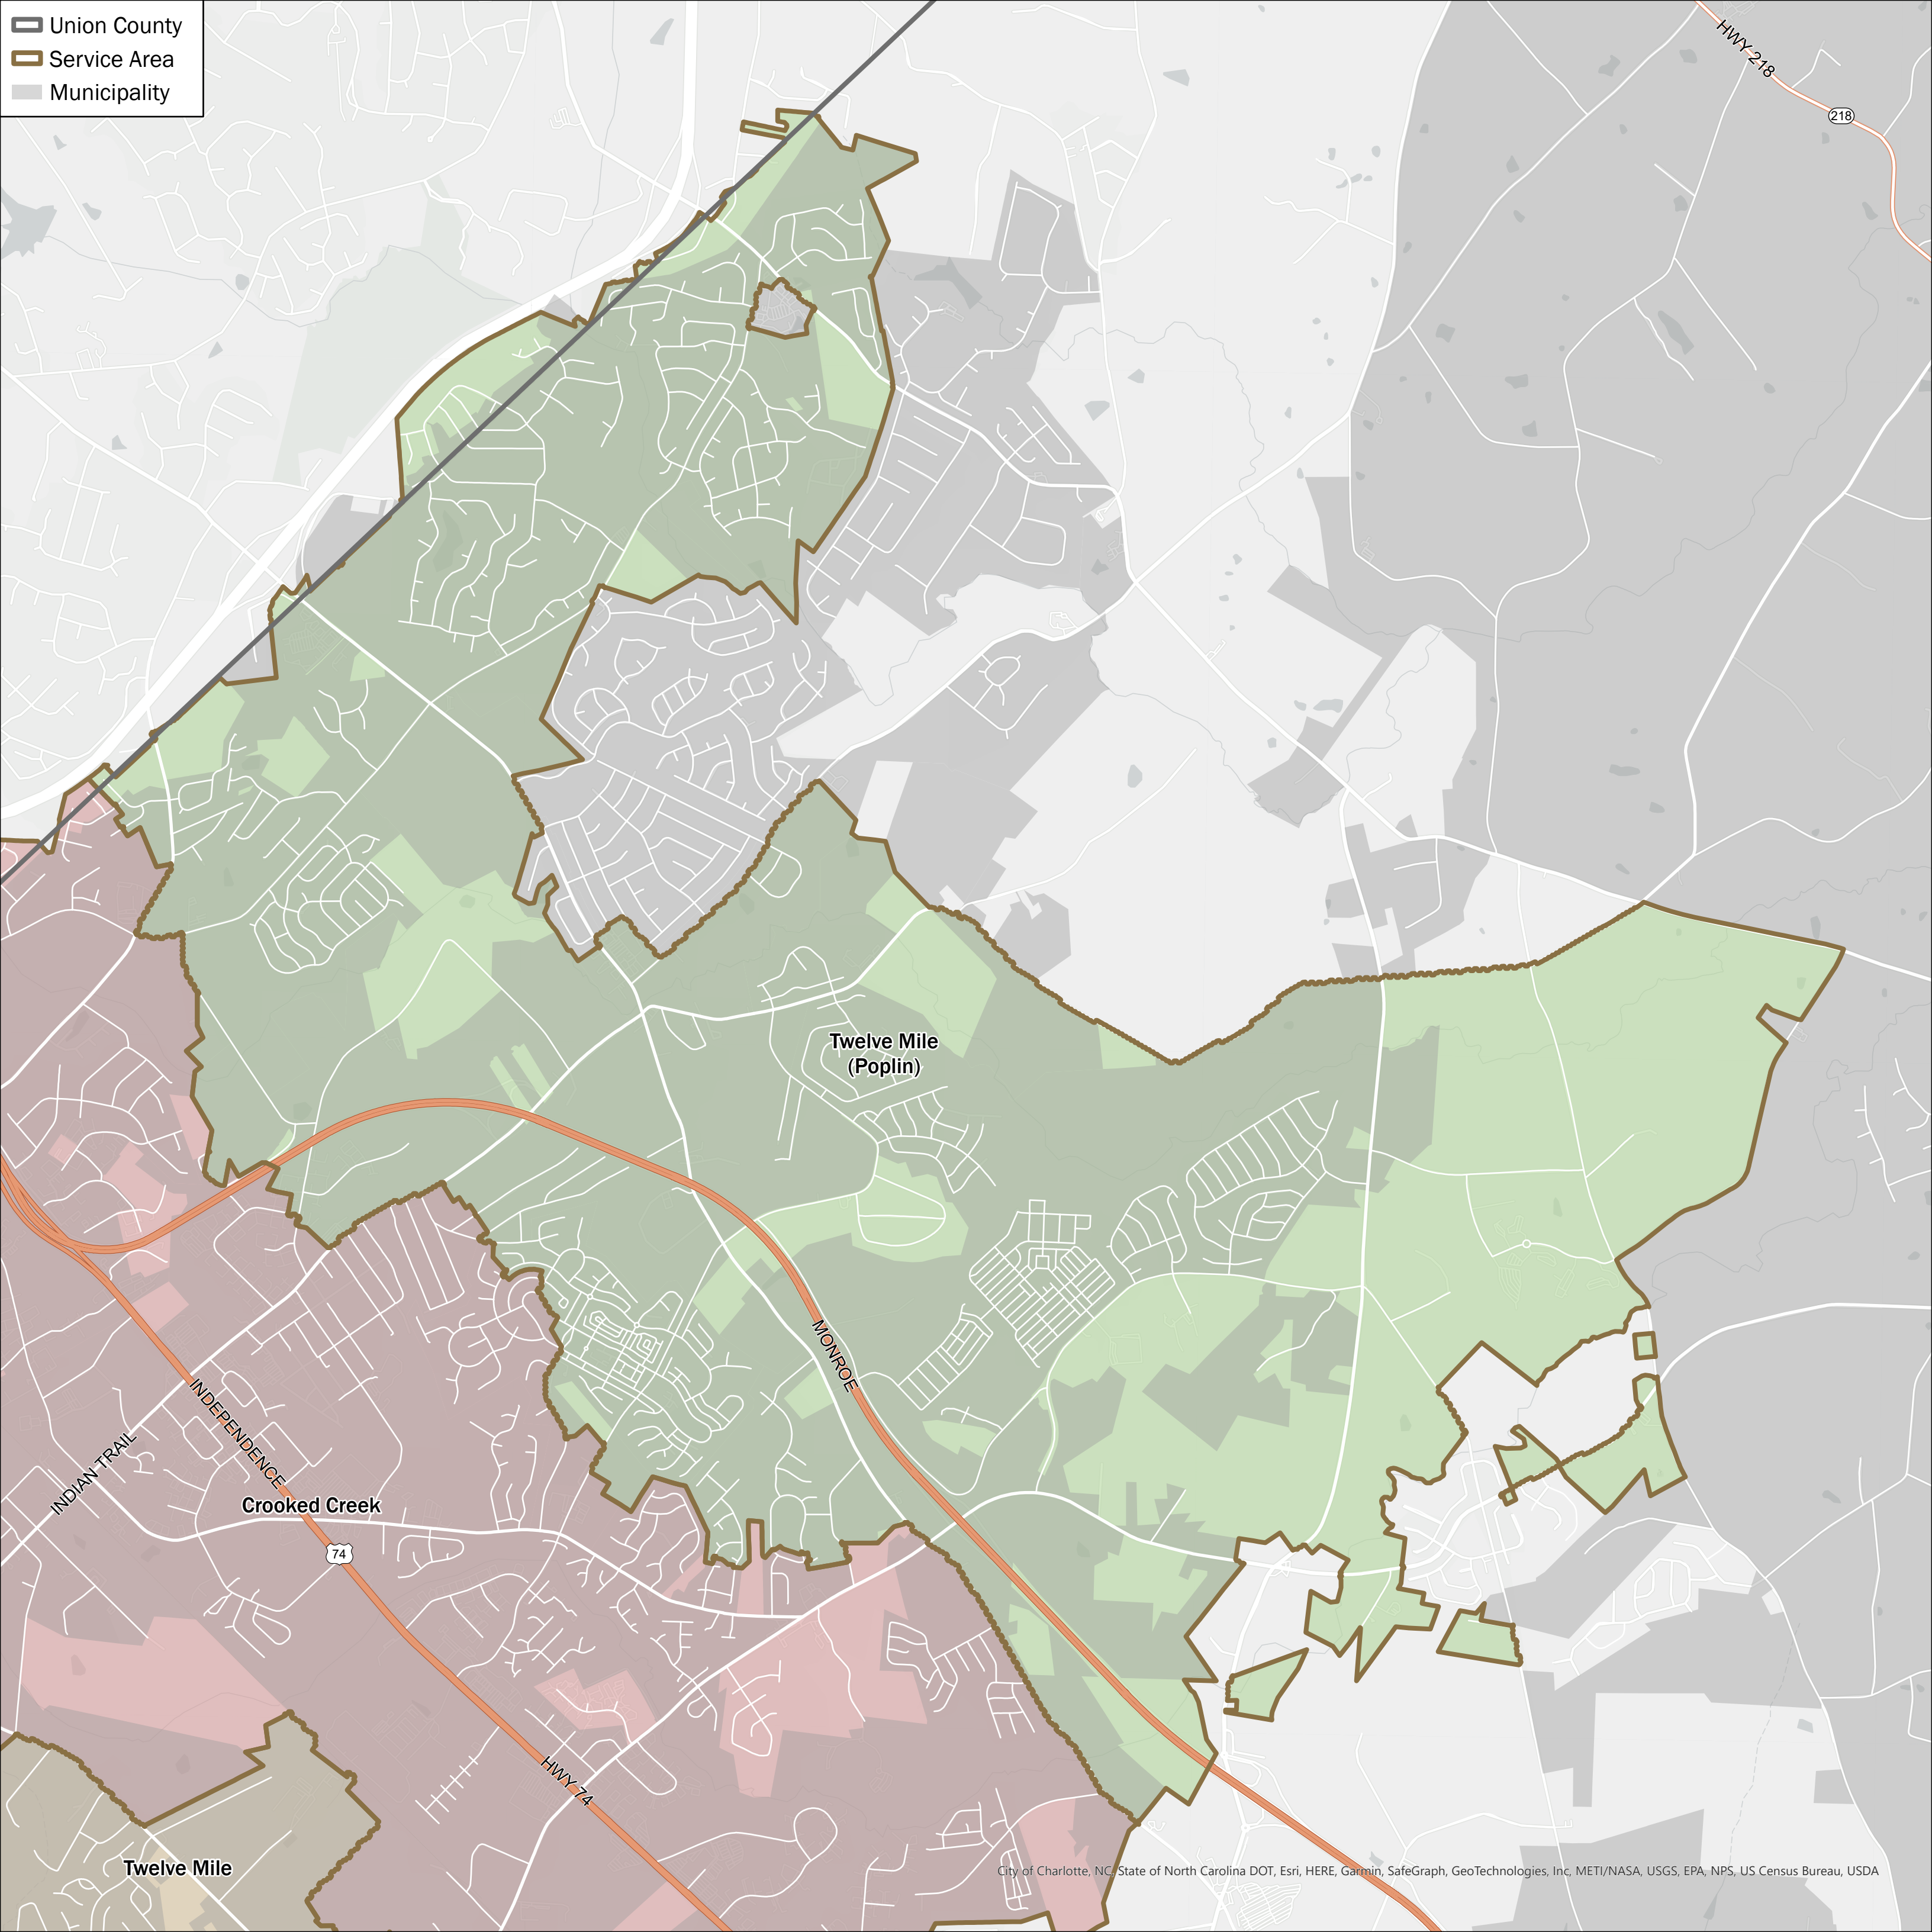

- Union County
- Service Area
- Municipality

- Union County
- Service Area
- Municipality

Twelve Mile (Poplin)

Crooked Creek

Six Mile

Twelve Mile

- Union County
- Service Area
- Municipality

Six Mile

Twelve Mile

PROVIDENCE
16

WEDDINGTON

84

- Union County
- Service Area
- Municipality

Crooked Creek

Twelve Mile (Poplin)

Twelve Mile

- Union County
- Service Area
- Municipality

Twelve Mile (Poplin)

Crooked Creek

Twelve Mile

- Union County
- Service Area
- Municipality

- Union County
- Service Area
- Municipality