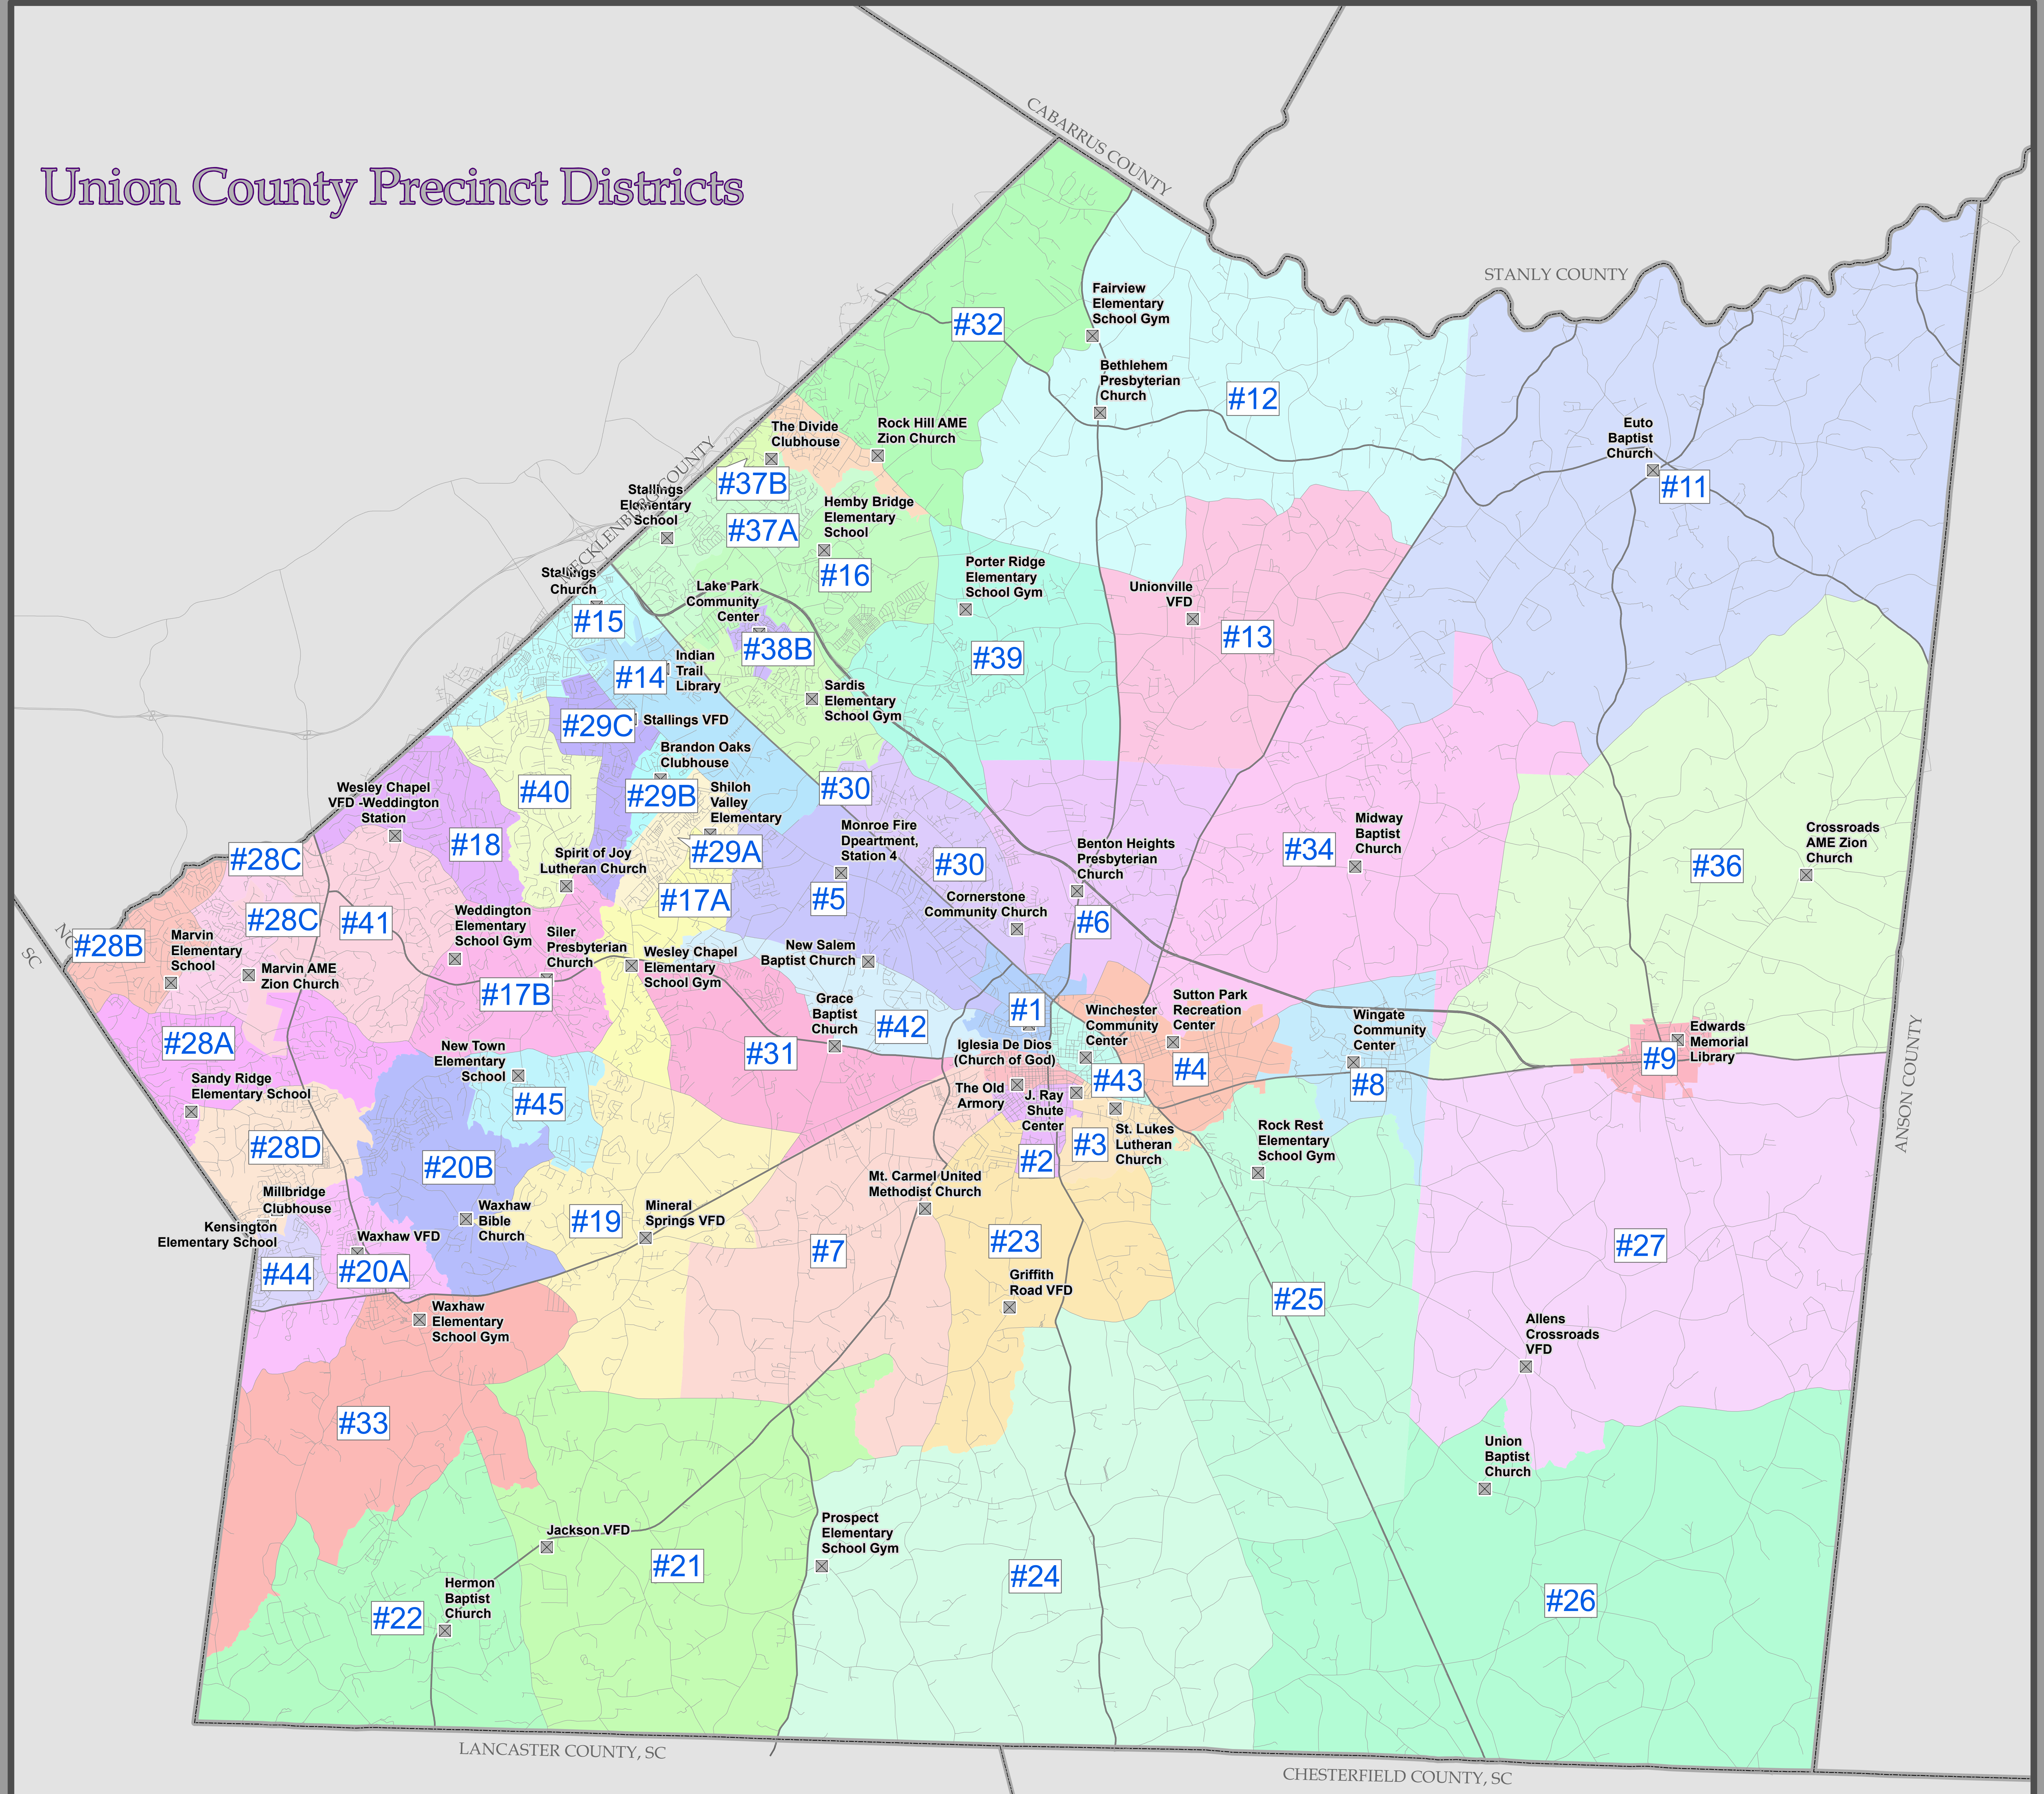

# Union County Precinct Districts

☒ Polling Places  
~ Roads

This map was produced by the GIS Department of Union County, NC. In the preparation of this map, every effort has been made to offer the most current, correct, and clearly expressed information possible. This information is presented "as is" and without warranties. Union County does not assume any responsibility for any decisions that may arise from the use of this data. The map will not be resold or otherwise used for trade or commercial purposes.

Created By: UC GIS  
Updated: Sept 11, 2024  
Project File Path: P:\standard\_maps\Subdivisions.mxd