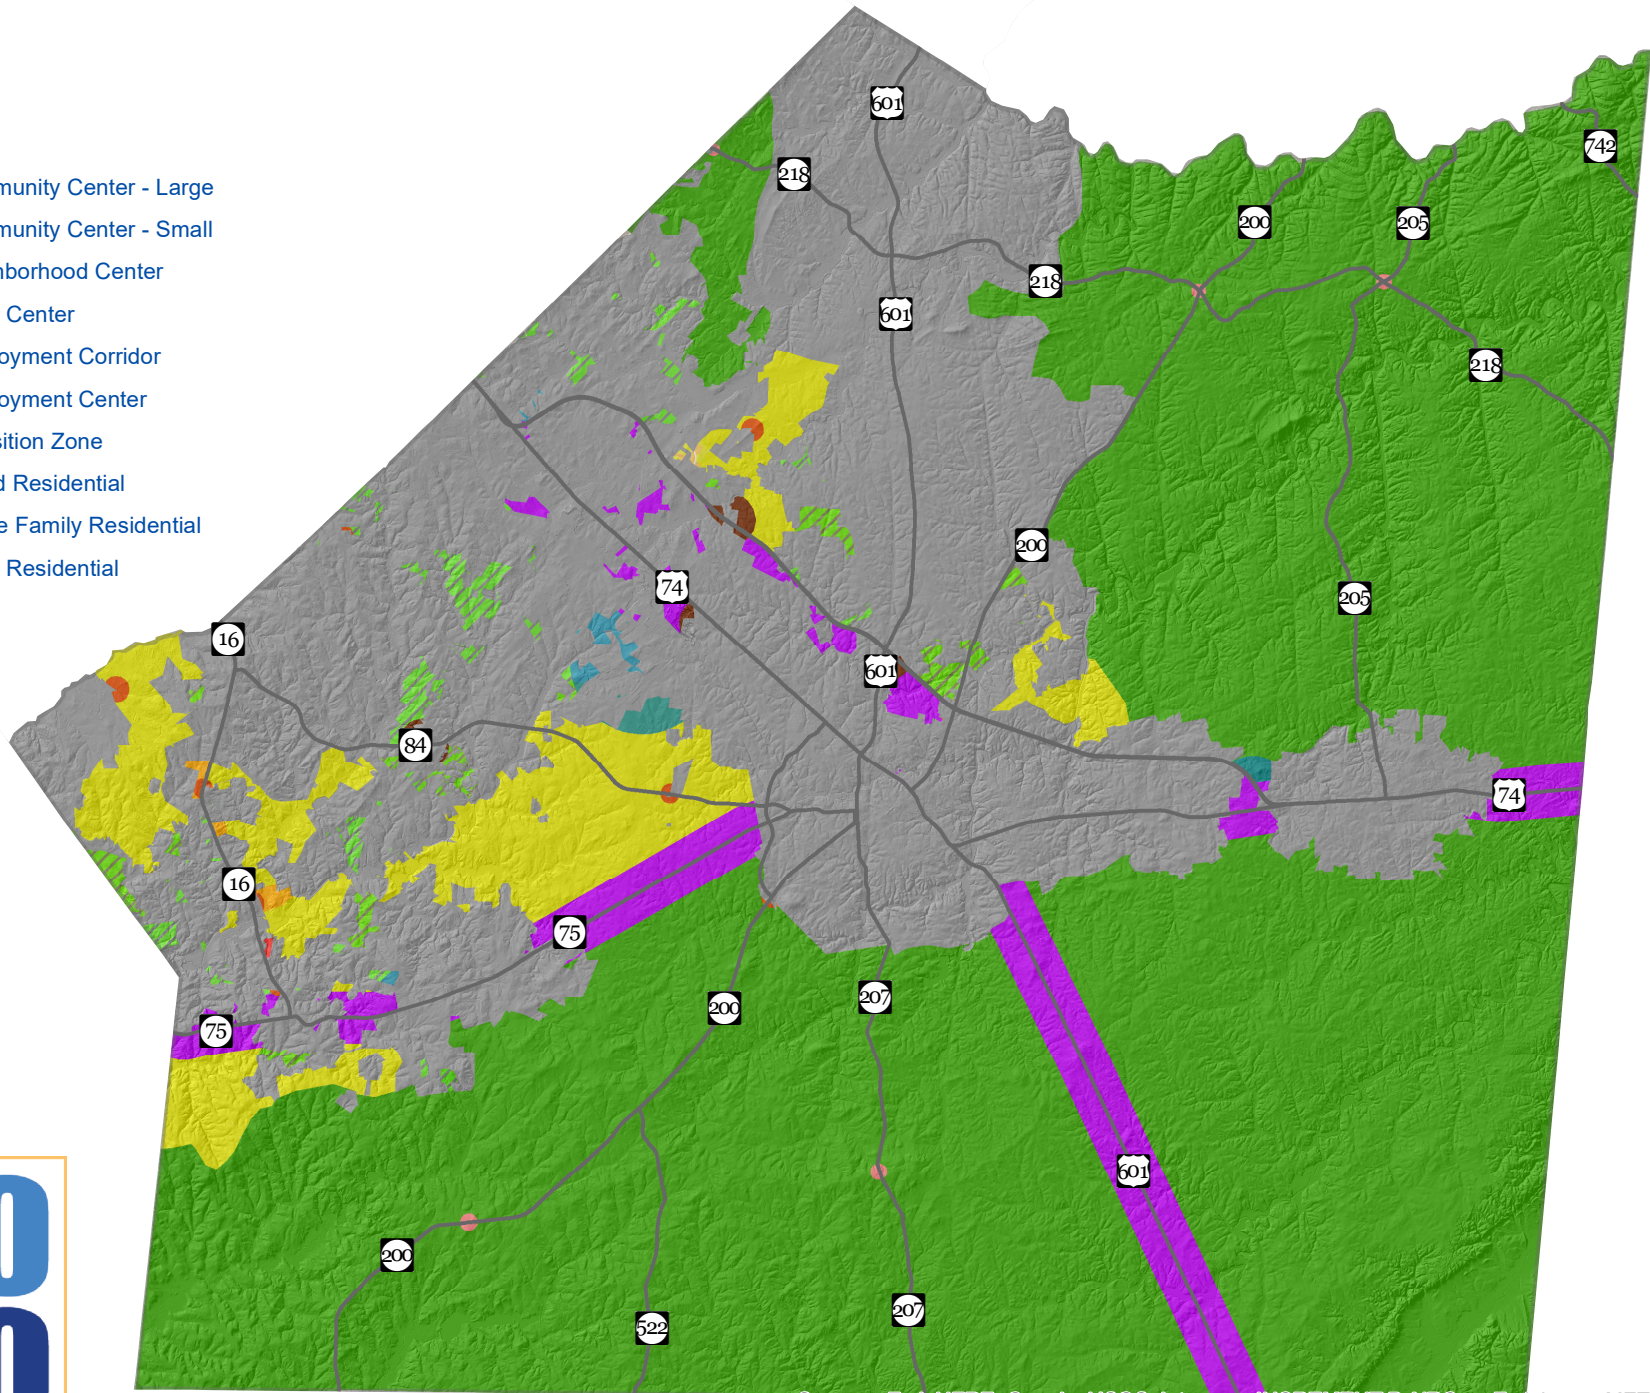

Adopted Union County 2050 Land Use Map

Legend

- Community Center - Large
- Community Center - Small
- Neighborhood Center
- Rural Center
- Employment Corridor
- Employment Center
- Transition Zone
- Mixed Residential
- Single Family Residential
- Rural Residential

Sources: Esri, HERE, Garmin, USGS, Intermap, INCREMENT P, NRCan, Esri Japan, METI, Esri China (Hong Kong), Esri Korea, Esri (Thailand), NGCC, (c) OpenStreetMap contributors, and the GIS User Community