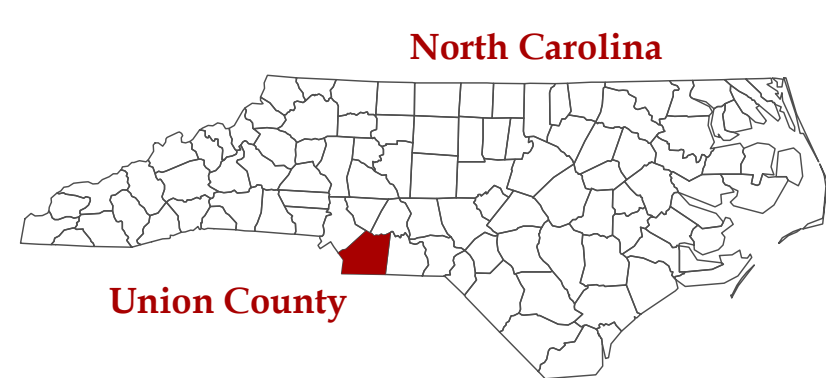

Union County Municipalities and Townships

- County Boundaries
- Roads
- Townships
- **Municipalities**
- Fairview
- Hemby Bridge
- Indian Trail
- Lake Park
- Marshville
- Marvin
- Mineral Springs
- Mint Hill
- Monroe
- Stallings
- Unionville
- Waxhaw
- Weddington
- Wesley Chapel
- Wingate
- Union County