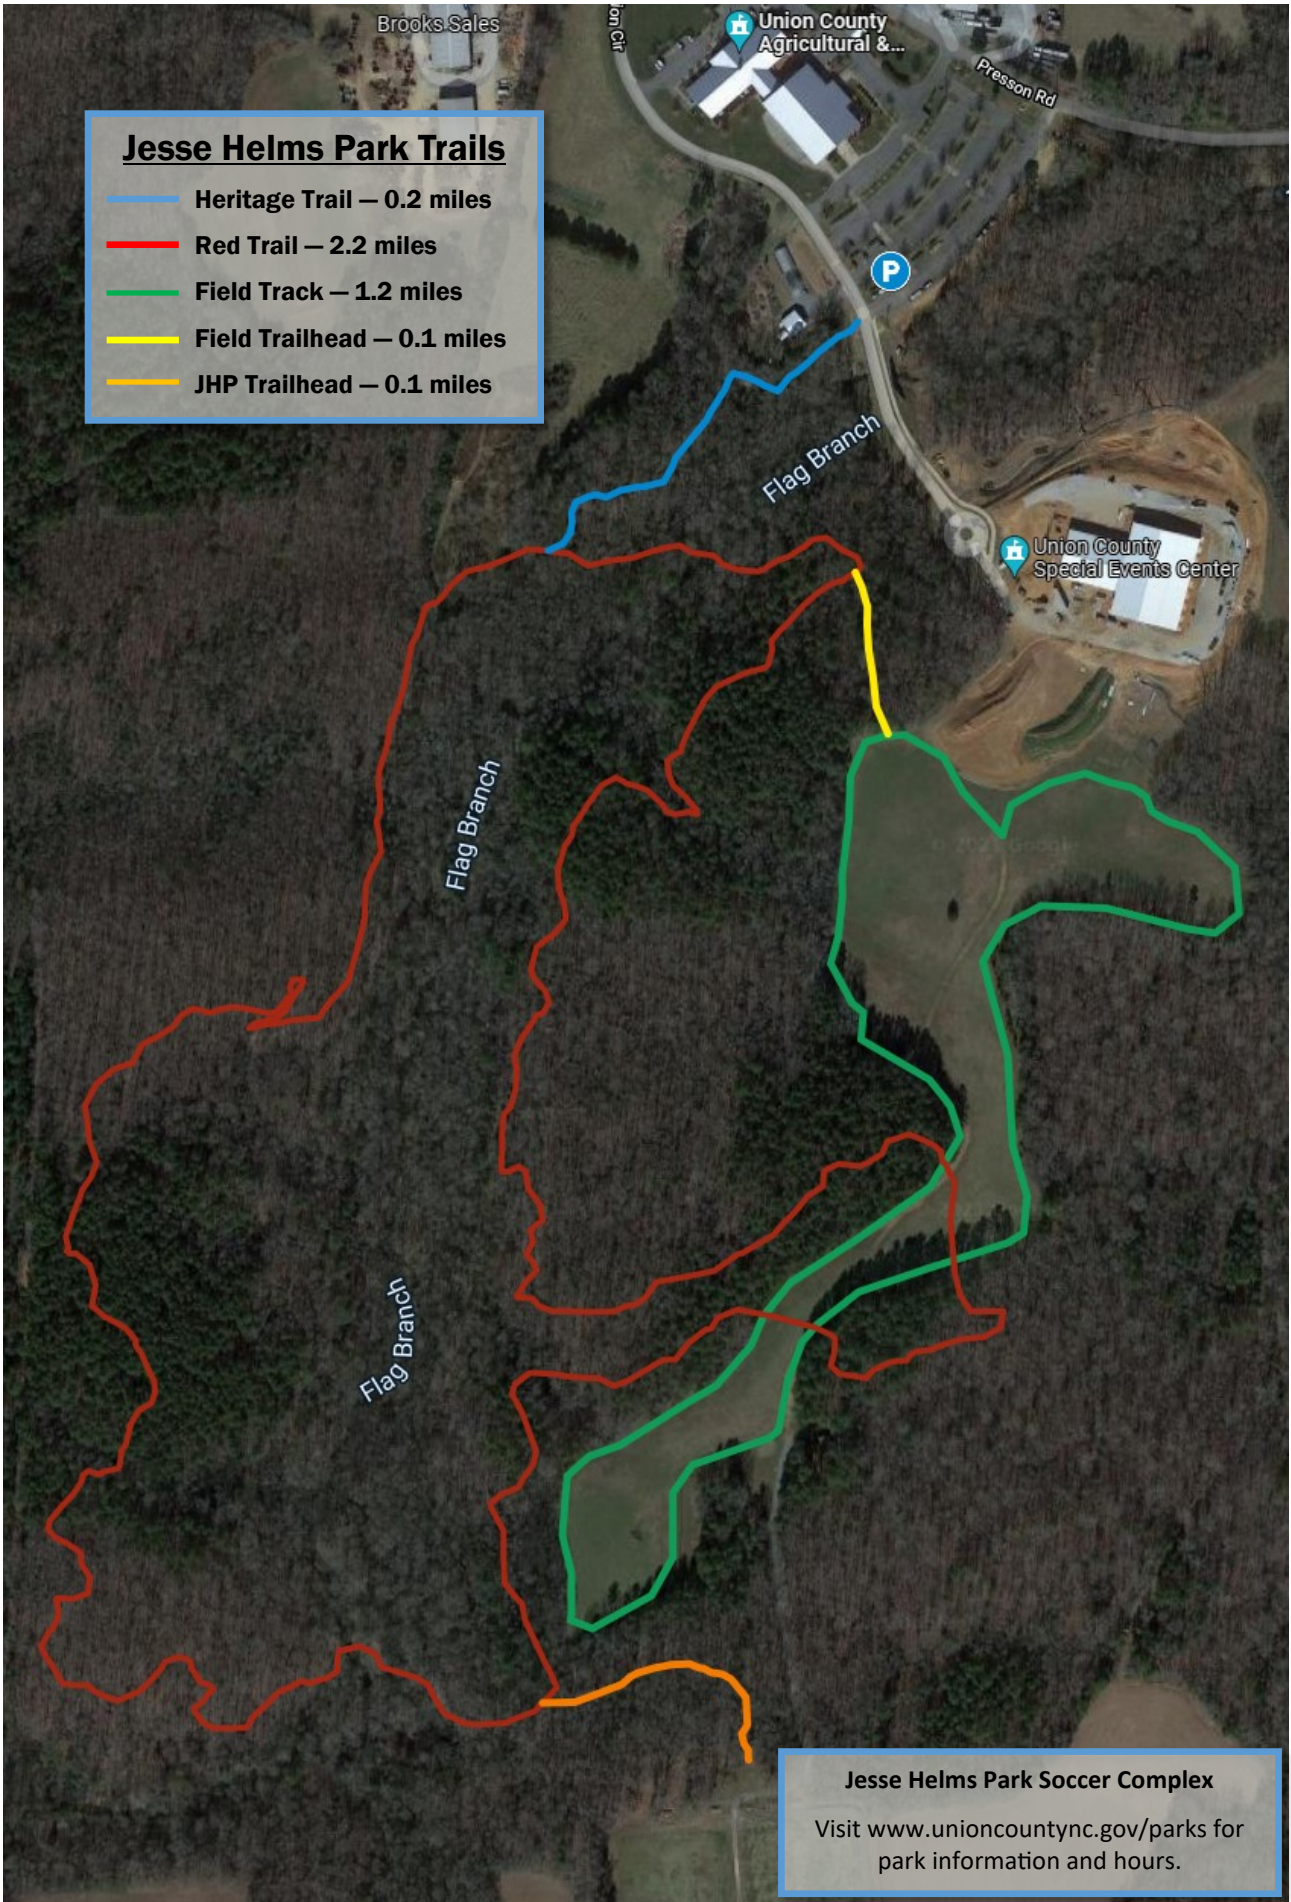

**Jesse Helms Park Trails**

- Heritage Trail – 0.2 miles
- Red Trail – 2.2 miles
- Field Track – 1.2 miles
- Field Trailhead – 0.1 miles
- JHP Trailhead – 0.1 miles

**Jesse Helms Park Soccer Complex**  
Visit [www.unioncountync.gov/parks](http://www.unioncountync.gov/parks) for  
park information and hours.